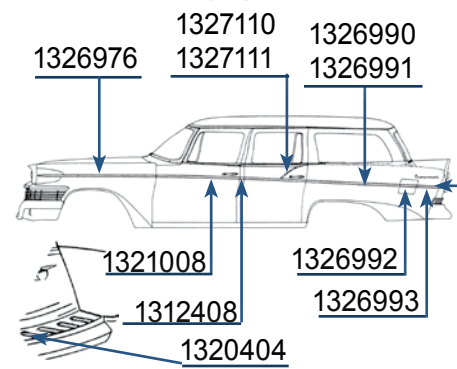

1958 PROVINCIAL 1326924 STATION WAGON (P4) 1326925

- 1326976 Either side ..... $20.00 ea.
- 1320404 Rear ..... $35.00 ea.
- 1321008 Either side ..... $60.00 ea.
- 1326924 Right side ..... $60.00 ea.
- 1326925 Left side ..... $80.00 ea.
- 1326976 Either side ..... $75.00 ea.
- 1326990 Right side ..... $85.00 ea.
- 1326991 Left side ..... $75.00 ea.
- 1326992 gas lid ..... $25.00 ea.
- 1326993 Left side ..... $25.00 ea.
- 1327110 Right side ..... $25.00 ea.
- 1327111 Left side ..... $25.00 ea.