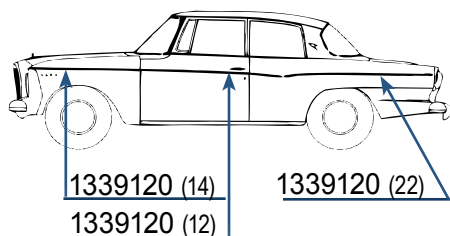

1962 LARK 2-DR HARDTOP

1339120 (48) .....$2.00 ea.

Total of all parts if Purchased separately $96.00

801898
Special kit price..... $86.00/kit