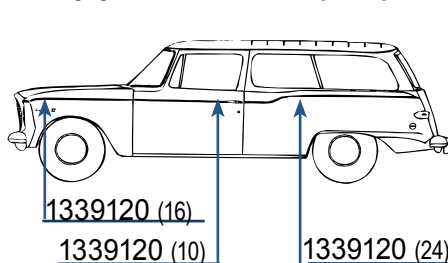

1961 LARK 2-DR STATION

1339120 (50) .....$2.00 ea.

Total of all parts if
Purchased separately $100.00

801892
Special kit price..... $90.00/kit