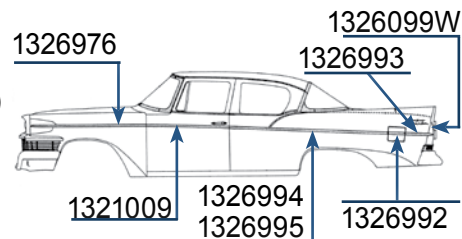

1958 CHAMPION & COMMANDER DELUXE

2-DR. SEDAN (F4)

- **1321009** Either side .....$75.00 ea.
- **1326099W** Either side .....
  ..... Call for availability & price
- **1326920** Right side. Call for availability & price
- **1326921** Left side. .. Call for availability & price
- **1326976** Either side .....$75.00 ea.
- **1326992** gas lid. ....$25.00 ea.
- **1326993** Left side. ....$25.00 ea.
- **1326994** Right side. ....$125.00 ea.
- **1326995** Left side. .. Call for availability & price