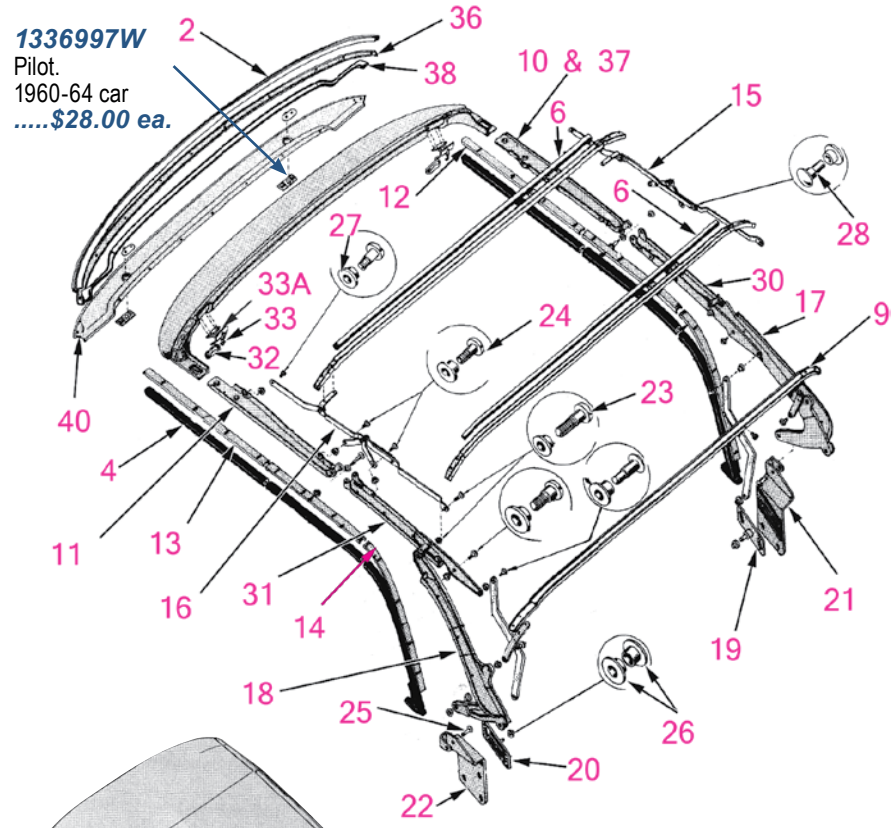

1. **1581X6W** Snap stud. .... **$3.00 ea.**
2. **3112X2** Above windshield front header seal. .... **$22.00 ea.**
3. **307559** Bumper, folding top header. 1961-64. Not illustrated. .... **$2.50 ea.**
4. **800362** Above door seal. 5' enough for one side cut in 3-pieces. 1960-64. .... **$30.00 ea.**
5. **1334798** Drain w/screen, top well. 1960-64. Not illustrated. .... **$5.00 ea.**
6. **1334823** Pad, front & center bow. 1960-64. .... **$15.00 ea.**
7. **1334868** Rear window zipper. 1960-64. .... **$15.50 ea.**
8. **1336713P** Center bow assembly. 1960-64. Not illustrated. .... **$75.00 ea.**
9. **1336715P** Rear bow assembly, 1960-64. .... **$95.00 ea.**
9. **1336720** Arm, rear bow. 1960-64. .... **$22.50 ea.**
10. **1336726** Right front rail w/hinge. 1960. .... **$34.00 ea.**
11. **1336727** Left front rail w/hinge. 1960. .... **$40.00 ea.**
12. **1336732** Right retainer, above door seal. 1960-64. .... **$12.00 ea.**
13. **1336733** Left retainer, above door seal. 1960-64. .... **$12.00 ea.**
14. **1336724** Right, retainer. 1960-61. .... **$10.00 ea.**
15. **1336740** Right operating link assembly. 1960-64. .... **$60.00 ea.**
16. **1336741** Left operating link assembly. 1960-64. .... **$60.00 ea.**
17. **1336750** Right rear rail w/hinge. 1960-64. .... **$140.00 ea.**
18. **1336751** Left rear rail w/hinge. 1960-64. .... **$140.00 ea.**
19. **1336766** Right bracket, balance link pivot. 1960-64. .... **$30.00 ea.**
20. **1336767** Left bracket, balance link pivot. 1960-64. .... **$30.00 ea.**
21. **1336768** Right bracket, rear rail mounting. 1960-64. .... **$40.00 ea.**
22. **1336769** Left bracket, rear rail mounting. 1960-64. .... **$40.00 ea.**
23. **1336784** Screw to right side rail shoulder. 1960-64. .... **$6.00 ea.**
24. **1336785** Screw to left & center side rail shoulder. 1960-64. .... **$6.00 ea.**
25. **1336787** Pin, rear rail to bracket. .... **$4.50 ea.**
26. **1336788** Nylon bushing, rear rail bracket pin. 1960-64. .... **$2.50 ea.**
27. **1336790** Nylon bushing, front side rail screw. 1960-64. .... **$2.00 ea.**
28. **1336796** Rivet, operating link shoulder. 1960-64. .... **$5.00 ea.**
29. **1336839** Moulding, deck lid upper panel. 1960. .... **$52.00 ea.**
30. **1336858** Rail with hinge, right center. 1960-64. .... **$40.00 ea.**
31. **1336859** Rail with hinge, left center. 1960-64. .... **$40.00 ea.**
32. **1336995W** Striker, top hold down clamp. 1960-64. .... **$18.00 ea.**
33. **1337069W** Hook, top hold down clamp. 1961-64. Cadmium plated - not chrome. .... **$14.00 ea.**
35. 33A. **1337065** Clamp. 1960... **$90.00 ea.**
36. 33A. **1338790** Clamp. 1961-64
    ..... No longer available

35. **1337171** Cap. Left binding strip. 1960-64. .... **$2.00 ea.**
36. **1338778** Retainer, header front weatherstrip. 1961-64. .... **$30.00 ea.**
37. **1338984** Rail w/hinge, front right. 1961-64. .... **$60.00 ea.**
38. **1339015** Above windshield moulded header seal, 1961-64. .... **$75.00 ea.**
39. **1339067** Moulding, deck lid upper panel. 1961. .... **$52.00 ea.**
40. **NEW Listing - 1338475** Header, stainless steel cover. 1961-62. .... **$75.00 ea.**
40. **1353744** Moulding, above windshield header lower cover. 1963-64. .... **$75.00 ea.**

CONVERTIBLE TOPS

1. **800972R** 1960-64 Lark. Original style black or white pinpoint vinyl (other colors available upon request). Includes rear window plastic. Please allow 30 days for delivery. .... **$315.00 ea.**
2. **801805** Convertible top pads. 1960-64
   ..... **$58.00 pr.**

VINYL ROOF COVERS

1. **1339590X1** Black. 1964 Hawk. NOS. .... **$150.00 ea.**
2. **1339590X2** White. 1964 Hawk. NOS. .... **$150.00 ea.**
3. **1361134X1** Black. 1965-66 2-door. NOS. .... **$195.00 ea.**
4. **1361134X2** White. 1965-66 2-door. NOS. .... **$195.00 ea.**
5. **1361135X1** Black. 1965-66 4-door. NOS. .... **$195.00 ea.**
6. **1361135X2** White. 1965-66 4-door. NOS. .... **$195.00 ea.**

ROOF DRIP RAIL

1. **303557** Roof drip rail stainless joiner. 1955-64 C & K and 1961-62 Lark. .... **$7.50 ea.**