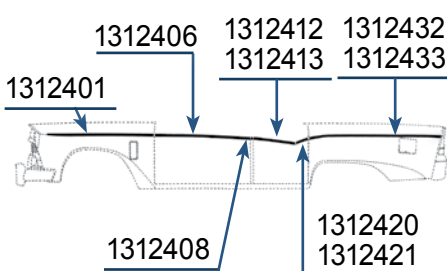

1956 CHAMPION, COMMANDER, DELUXE

4-DR SEDAN (W4)

- 1312401 Either side. .... $95.00 ea.
- 1312406 Either side. .... $75.00 ea.
- 1312408 Either side. .... $20.00 ea.
- 1312412 Right side. .... $35.00 ea.
- 1312413 Left side. .... $35.00 ea.
- 1312420 Right side. .... $20.00 ea.
- 1312421 Left side. .... $15.00 ea.
- 1312432 Right side. .... $75.00 ea.
- 1312433 Left side. .... $75.00 ea.

- 1312406 Either side. .... $75.00 ea.
- 1312408 Either side. .... $20.00 ea.
- 1312401 Either side. .... $95.00 ea.
- 1312422 Right side. .... $85.00 ea.
- 1312423 Left side. .... $85.00 ea.
- 13124251 Either side. .... $75.00 ea.
- 13124256 Right side. .... $45.00 ea.
- 13124257 Left side. .... $45.00 ea.
- 13124258 Right side. .... $15.00 ea.
- 13124259 Left side. ... Call for availability & price
- 13124271 Right side. .... $75.00 ea.