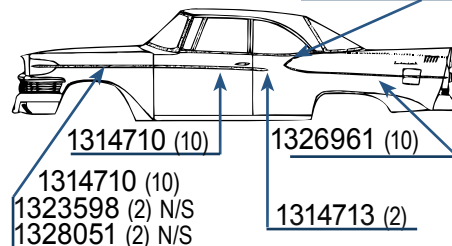

1958 PRESIDENT 2-DR HARDTOP

1314710	(22)	.....	$2.00 ea.
1314713	(2)	.....	$2.00 ea.
1326961	(32)	.....	$2.00 ea.

Total of all parts if Purchased separately **$112.00**

801880 Special kit price..... **$100.00/kit**