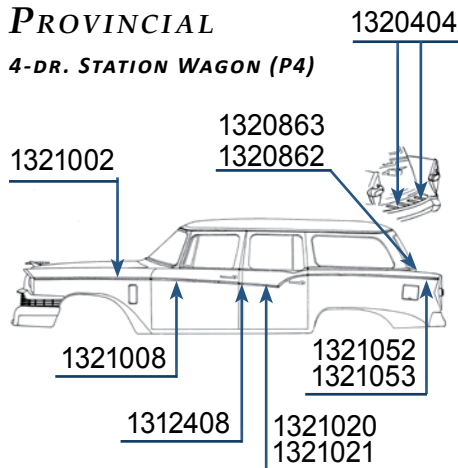

1957 PARKVIEW & PROVINCIAL

4-DR. STATION WAGON (P4)

- **1312408** Either side .....$20.00 ea.
- **1320404** Rear. Takes 6 ..... $35.00 ea.
- **1320862** Right side. Call for availability & price
- **1320863** Left side. .. Call for availability & price
- **1321002** Either side ..... $95.00 ea.
- **1321008** Either side ..... $60.00 ea.
- **1321020** Right side. .... $35.00 ea.
- **1321021** Left side. .... $35.00 ea.
- **1321052** Right side. .... $75.00 ea.
- **1321053** Left side. .... $75.00 ea.