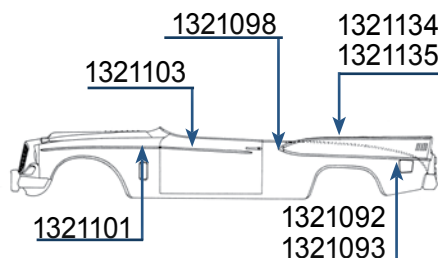

1957-58 GOLDEN HAWK (K7)

1958 PACKARD HAWK (58L-K9)

- **1321092** Right side. ....150.00 ea.
- **1321093** Left side. ....$150.00 ea.
- **1321098** Either side Call for availability & price
- **1321101** Either side .....$125.00 ea.
- **1321103** Either side Call for availability & price
- **1321134** Right side. Call for availability & price
- **1321135** Left side. .. Call for availability & price