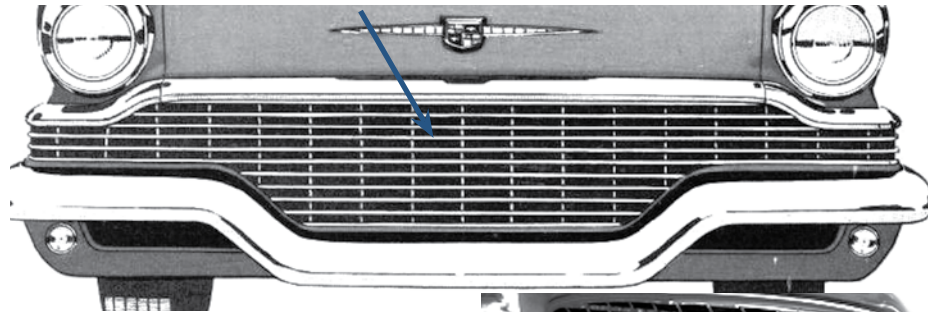

HOOD PROP RELATED PARTS

1. **299777** Hood prop retainer clip. 1947-60 car & 1959-64 Hawk. .... **$4.00 ea.**
2. **1336807** Bolt. Secures hood prop to hood & inner fender. 1963 Avanti ..... **$5.50 ea.**
3. **1358708** Bolt. Secures hood prop to hood & inner fender 1964-89 Avanti. .... **$5.50 ea.**

HOOD FILLERS

Painted moulding on each side of grille.

1. **1343504** Hood filler, right. 1962 Hawk. .... **$20.00 ea.**
2. **1343505** Hood filler, left. 1962 Hawk. .... **$20.00 ea.**

GRILLE & LAMP

1. **NEW - 1331840** Right. 1959 Lark. Truck: 1961-64 Champ. Chrome. Choice of clear or amber lens. .... **$150.00 ea.**
2. **NEW - 1331841** Left. 1959 Lark. Truck: 1961-64 Champ. Chrome. Choice of clear or amber lens. .... **$150.00 ea.**
3. **1336216** Right. 1960 Lark. Truck: 1960 Champ. Chrome. .... **$145.00 ea.**
4. **1336217** Left. 1960 Lark. Truck: 1960 Champ. Chrome. .... **$150.00 ea.**
5. **1655326X1** Right. 1960 Champ truck. Painted. Pictured above. .... **$95.00 ea.**
6. **1655327X1** Left. 1960 Champ truck. Painted. .... **$95.00 ea.**
7. **1656350** Right. 1961-64 Champ truck. Painted. .... **$95.00 ea.**
8. **1656351** Left. 1961-64 Champ truck. Painted. .... **$95.00 ea.**

GRILLE RELATED ITEMS

1. **3035X2** Seal, side grille to body. 1963-64 Hawk. .... **$6.00 pr.**

GRILLES

1. **800298** 1971-83 Avanti. .... **$225.00 ea.**
2. **1312470** Center grille. 1956 sedan. .... No longer available
3. **1312844** Right Air scoop. 1956 sedan. .... **$25.00 ea.**
4. **1320376** Center grille. All 1957 sedan & wagon except Scotsman ..... **$195.00 ea.**

1. **1320379** Left side grille. 1957 sedan & wagon ..... **$115.00 ea.**
2. **1323484P** Center grille. 1957 Scotsman. .... No Stock
3. **1323486P** Right side grille. 1957-58 Scotsman ..... **$65.00 ea.**
4. **1323487P** Left side grille. 1957-58 Scotsman ..... **$65.00 ea.**