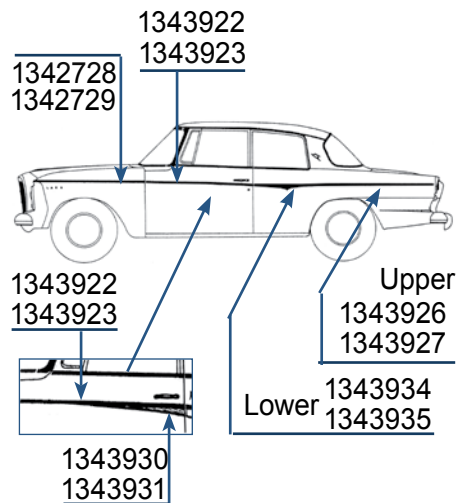

1962 LARK DAYTONA 2-DR HARDTOP (J8), 2-DR CONVERTIBLE (L8)

- 1342728 Right side .....$75.00 ea.
- 1342729 Left side .....$75.00 ea.
- 1343922 Right side .....$45.00 ea.
- 1343923 Left side .....$45.00 ea.
- 1343926 Upper right .....$110.00 ea.
- 1343927 Upper left. .... Call for availability & price
- 1343930 Right side .....$30.00 ea.
- 1343931 Left side .....$30.00 ea.
- 1343934 Lower right. ... Call for availability & price
- 1343935 Lower left. .... Call for availability & price