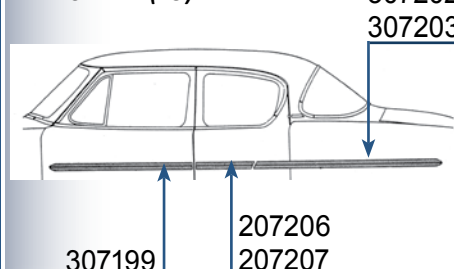

1954 CHAMPION & COMMANDER REGAL

2-DR SEDAN (F5)

307202 Right side..... $60.00 ea.
307203 Left side..... $60.00 ea.
207206 Right side.. Call for availability & price
207207 Left side.... Call for availability & price
307199 Either side..... $50.00 ea.