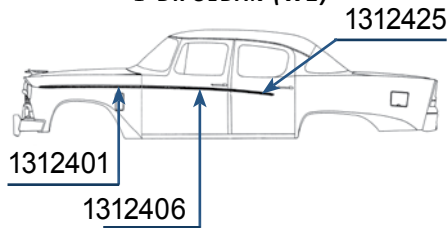

1956 CHAMPION, COMMANDER, CUSTOM

4-DR SEDAN (W2)

- 1312401 Either side. .... $95.00 ea.
- 1312406 Either side. .... $75.00 ea.
- 1312424 Right side. Call for availability & price
- 1312425 Left side. .... $45.00 ea.