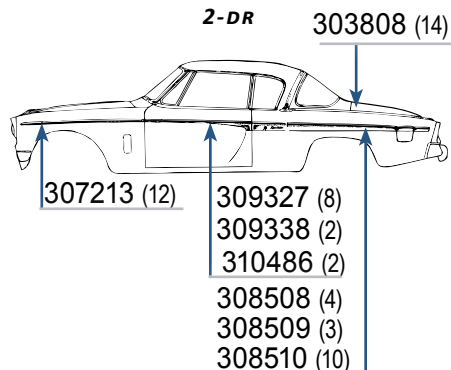

1955 CHAMPION, COMMANDER, PRESIDENT HARDTOP OR SPEEDSTER 2-DR