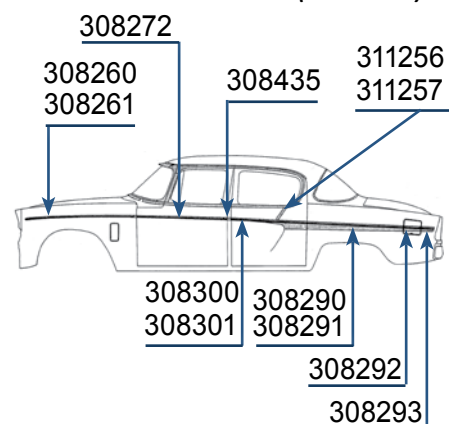

1955 CHAMPION, COMMANDER, PRESIDENT REGAL 4-DR SEDAN (W5 & W6)

- **308260** Right side. .... $75.00 ea.
- **308261** Left side. .... $110.00 ea.
- **308272** Either side. .... $50.00 ea.
- **308290** Right side. Call for availability & price
- **308291** Left side. .... $95.00 ea.
- **308292** Left side. .... $25.00 ea.
- **308293** Left side. .... $15.00 ea.
- **308300** Right side. .... $45.00 ea.
- **308301** Left side. .... $55.00 ea.
- **308435** Either side. Call for availability & price
- **311256** Right side. .... $25.00 ea.
- **311257** Left side. .... $25.00 ea.