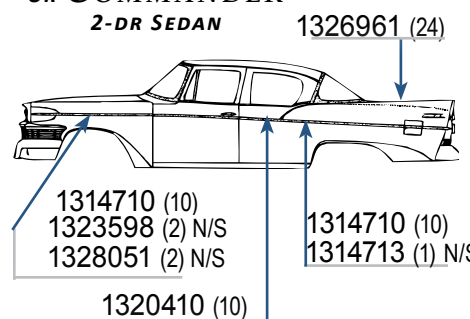

1958 CHAMPION OR COMMANDER 2-DR SEDAN 1326961 (24)

1. 1314710 (10)
   - 1323598 (2) N/S
   - 1328051 (2) N/S
   - 1320410 (10)
   - 1314710 (10)
   - 1314713 (1) N/S
   - 1314710 (30) ..... **$2.00 ea.**
   - 1326961 (24) ..... **$2.00 ea.**
2. Total of all parts if Purchased separately **$108.00**
3. **801876**
   Special kit price..... **$97.00/kit**