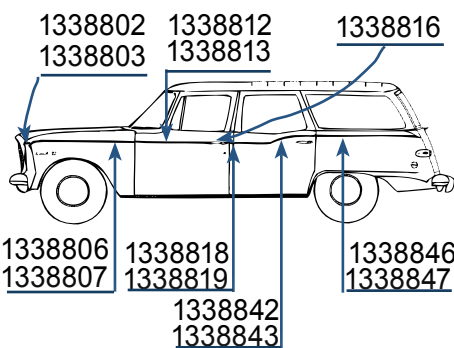

1961 LARK 4-DR WAGON (P4, P6)

- 1338802 Right side .....$20.00 ea.
- 1338803 Left side .....$20.00 ea.
- 1338806 Right side .....$65.00 ea.
- 1338807 Left side .....$65.00 ea.
- 1338812 Right side .....$45.00 ea.
- 1338813 Left side .....$45.00 ea.
- 1338816 Either side, behind the door handle. ....$3.00 ea.
- 1338818 Right side .....$4.00 ea.
- 1338819 Left side .....$4.00 ea.
- 1338842 Right side .....$45.00 ea.
- 1338843 Left side .....$45.00 ea.
- 1338846 Right side .....$60.00 ea.
- 1338847 Left side .....$45.00 ea.