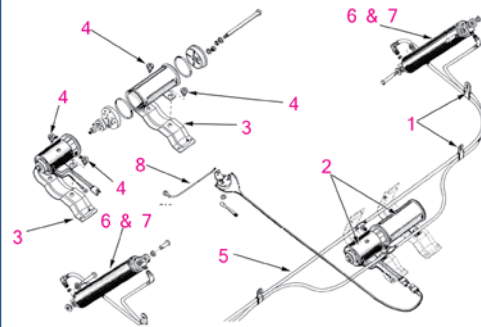

CONVERTIBLE TOP MOTOR, PUMP & LIFT PARTS 1960-64

1. **533007** Retaining clip, hose to body. 1960-64..... **\$3.00 ea.**
2. **1337080** Motor & pump assembly. 1960-64..... **\$335.00 ea.**
3. **1338234** Bracket, motor & pump. 1961-64..... **\$21.50 ea.**
4. **1336721** Mounting grommet, motor and pump to bracket. 1960-64..... **\$2.50 ea.**
5. **1336798** Hose & fitting, cylinder & pump. 1960-64.Takes 2..... **\$65.00 ea.**
6. **1337081** Lift cylinder. 1960. **\$395.00 pr.**
7. **1339014** Lift cylinder. 1961-64..... **\$395.00 pr.**
8. **1339395** Cable, top switch to starter solenoid. 1961-64..... **\$8.50 ea.**