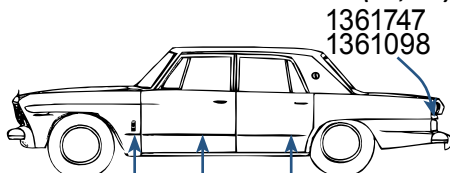

1966 COMMANDER

4-DR SEDAN & STATION WAGON (Y4, P8)

1. 1361098 Joiner ..... $5.00 ea.
   1361747 Lower, either side ..... Call for availability & price
   1362245 Either side ..... $12.00 ea.
   1362249 Either side ..... $45.00 ea.
   1362254 Either side ..... $25.00 ea.