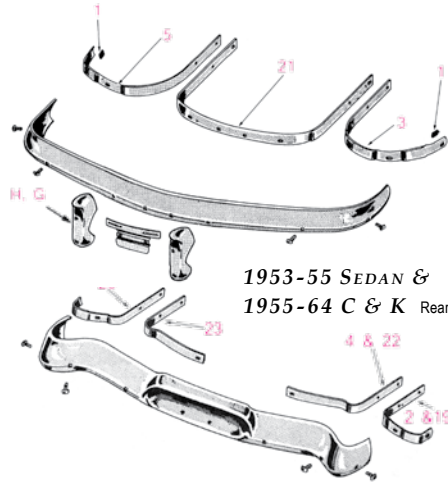

1953-55 SEDAN & 1955-64 C & K Front