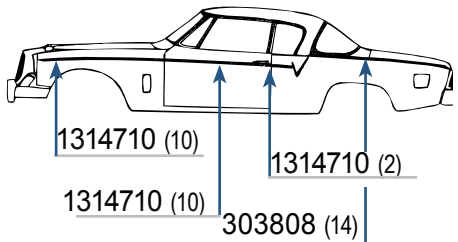

1956 FLIGHT, POWER OR SKY HAWK

- 1314710 (10)
- 1314710 (10)
- 1314710 (2)
- 303808 (14)
- 1314710 (10)
- 303808 (14)

Total of all parts if Purchased separately **$85.30**

801868
Special kit price..... **$76.00/kit**