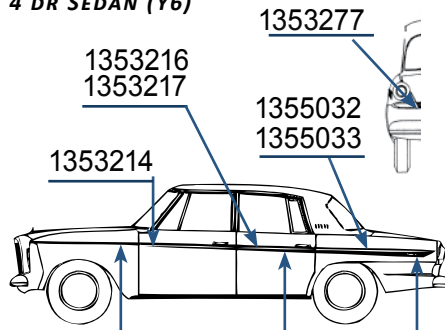

1963 LARK CUSTOM 4 DR SEDAN (Y6)

1342728
1342729

1353206
1353207

1353202
1353203

- 1342728 Right side.....$75.00 ea.
- 1342729 Left side.....$75.00 ea.
- 1353202 Right side. Call for availability & price
- 1353203 Left side... Call for availability & price
- 1353206 Right side.....$45.00 ea.
- 1353207 Left side.....$45.00 ea.
- 1353214 Either side.....$45.00 ea.
- 1353216 Right side.....$45.00 ea.
- 1353217 Left side.....$45.00 ea.
- 1353277 Deck lid.....$95.00 ea.
- 1355032 Right side.....$64.00 ea.
- 1355033 Left side... Call for availability & price