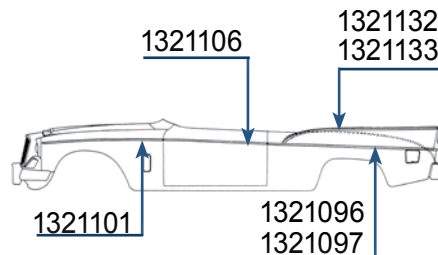

1957-58 SILVER HAWK (C3)

- **1321101** Either side .....$125.00 ea.
- **1321106** Either side .....$75.00 ea.
- **1321096** Right side. Call for availability & price
- **1321097** Left side. .. Call for availability & price
- **1321132** Right side. .... $110.00 ea.
- **1321133** Left side. .... $110.00 ea.