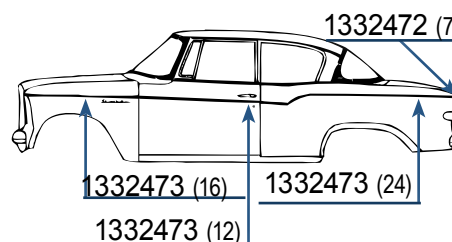

1959-60 LARK 2-DR HARDTOP

1332472	(7)	.....	$2.25 ea.
1332473	(52)	.....	$2.00 ea.

Total of all parts if Purchased separately **$119.75**

801883 Special kit price..... **$107.00/kit**