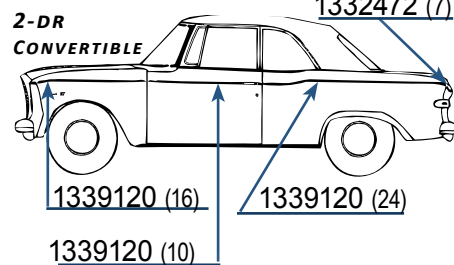

1961 LARK

1332472 (7) .....$2.25 ea.
1339120 (50) .....$2.00 ea.

Total of all parts if
Purchased separately $115.75

801894
Special kit price..... $104.00/kit