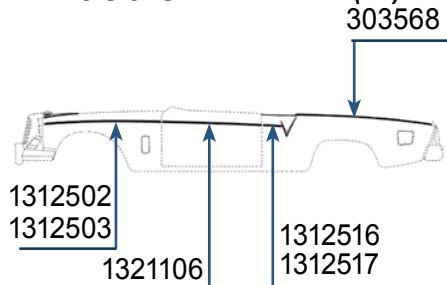

1956 SKY HAWK (K7)

- 303568 Either side Call for availability & price
- 1312502 Right side ..... $110.00 ea.
- 1312503 Left side ..... $110.00 ea.
- 1312516 Right side. Call for availability & price
- 1312517 Left side... Call for availability & price
- 1321106 Either side ..... $95.00 ea.