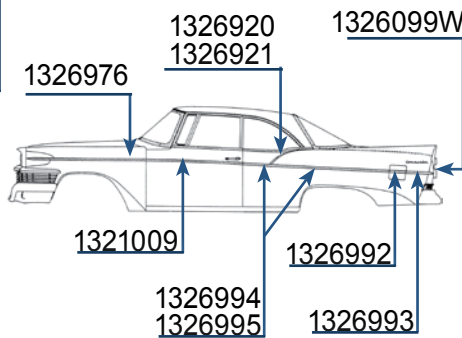

1958 COMMANDER DELUXE 2-DR. HARDTOP (58B-J4)

- 1321009 Either side .....$75.00 ea.
- 1326099W Either side
  ..... Call for availability & price
- 1326920 Right side. Call for availability & price
- 1326921 Left side. .. Call for availability & price
- 1326976 Either side .....$75.00 ea.
- 1326992 gas lid.....$25.00 ea.
- 1326993 Left side.....$25.00 ea.
- 1326994 Right side. .... $110.00 ea.
- 1326995 Left side. .. Call for availability & price