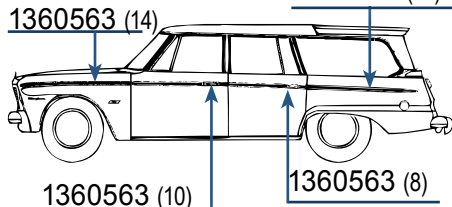

1964 - 65 DAYTONA

4-DR STATION WAGON

1360563 (42) .....$2.50 ea.

Total of all parts if Purchased separately $105.00

801911

Special kit price..... $94.00/kit