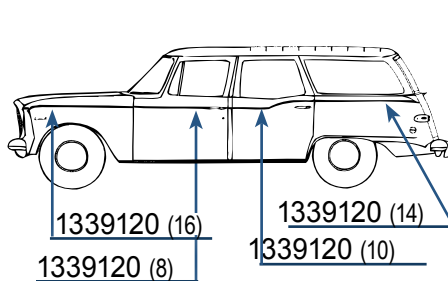

801891
Special kit price..... \$100.00/kit

1961 LARK 2-DR STATION

1339120 (50)\$2.00 ea.

Total of all parts if
Purchased separately\$100.00

801892
Special kit price..... \$90.00/kit

1961 LARK 4-DR STATION WAGON