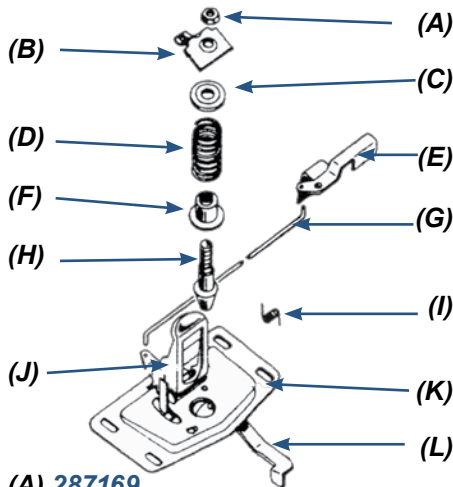

(A) 287169 Nut. All 1947-59 car. .... No Stock

(B) 1314115 Catch, hood safety hook. 1956-64 Hawk. .... **$15.00 ea.**

(J) 1314995 Hook, hood safety catch. 1957-62 Hawk. .... **$16.50 ea.**

(D) NEW Listing - 274906 Spring. 1941-42 Champion, Commander, and President. Plus 1954-55 car. .... **$10.00 ea.**

(F) NEW Listing - 274907 Lower retainer. 1941-42 Champion, Commander, and President. Plus 1954-55 car. .... **$6.50 ea.**

(H) NEW Listing - 284526 Dovetail. 1947-54 & 1959-66 car except C & K. Truck: 1960-64 Champ. .... **$15.50 ea.**

(C) NEW Listing - 286105 Upper retainer. 1947-66 car. Truck: 1949-64 C-cab and 1960-64 Champ. .... **$4.95 ea.**

(F) 308747 Retainer for lower hood latch spring. 1955- early 57 car and 1957-64 C & K. .... **$8.50 ea.**

(D) 308748P Spring. 1955 car, late 1957-58 sedan, and 1958 Packard Hawk. ... **$9.50 ea.**

(D) 652809P Spring. 1947-52 & 1959-63 car. Truck: 1949-64 C-Cab & 1960-64 Champ. .... **$9.50 ea.**

(D) 1314833P Spring. 1956 to early 1957 car. 1959-64 C & K. .... **$9.50 ea.**

(H) 1320899 Dovetail. 1957-58 car & 1959-64 C & K. .... **$15.50 ea.**

(G) 1312669 Rod. hood lock link. 1956-57 C & K. .... **$22.00 ea.**

(E) 1314152P Lever with bracket. 1956-57 Hawk. Attaches to rod. .... **$18.00 ea.**

(L) 1314156 Attaches to Hood latch. 1956-57 C & K. .... **$18.00 ea.**

(L) 1320087 Lever. 1957 sedan. .... **$18.00 ea.**

(E) 1326671 Lever, attaches to rod. 1958-61 Hawk. .... **$20.00 ea.**

(L) 1327026 Lever. 1958 sedan. .... **$18.50 ea.**

(K) 299079 1953-54 C & K car. .... **$95.00 ea.**

(K) 652502 1949-64 C-Cab. .... **$95.00 ea.**

(K) 1312960 1956 sedan. .... **$95.00 ea.**

(K) 1314155 1956-57 Hawk. .... **$140.00 ea.**

(K) NEW Listing - 1326666 1958 - 62 C & K-body car. .... **$140.00 ea.**

(K) 1327025 1958 sedan. .... **$95.00 ea.**

(K) NEW Listing - 1351370 1963-64 Hawk. .... **$140.00 ea.**

HOOD SPRINGS

284505P Connects hinge to lower bracket. 1947-60, all models. 1961-64 Hawk. Truck: 1960-64 Champ. Takes 2. .... **$9.95 ea.**

308907P Connects hinge to inner fender. 1953-58 all models. 1959-64 Hawk. Takes 2. .... **$12.50 ea.**

652143 Connects hinge to inner fender. Truck: 1949-64 C-cab. .... **$12.50 ea.**

770530 Hood spring kit. All 4 springs for 1953-58 car, all models. 1959-64 Hawk. Includes two 284505P & two 308907P

..... **$42.50/set 4**

1353929 Return spring hood lock. 1963-66 Lark & 1963-85 Avanti ..... **$6.25 ea.**

HOOD RELEASE CABLES

INCLUDES HANDLES

293902X5 1959-60 Lark. .... **$45.00 ea.**
293902X6 Right hand drive, 1959-63 Lark. .... **$45.00 ea.**

293902X7 1961-63 Lark. .... **$45.00 ea.**
293902X12 1964-66 Lark. ... **$45.00 ea.**

HOOD SAFETY CATCHES

1332067 Hook, hood safety catch. 1959-60 Lark. Includes bracket. .... **$16.50 ea.**

1338242 Hood safety catch. 1961 Lark. .... **$15.00 ea.**

1338243 Hood safety catch with bracket. 1961-63 Lark. .... **$18.00 ea.**

1339708 Hood safety catch. 1962-63 Lark. .... **$12.00 ea.**

1356765 Hook, hood safety catch with bracket. 1964-66 Lark. .... **$26.00 ea.**