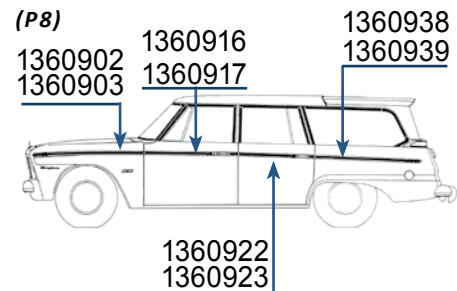

1964 DAYTONA 4 DR WAGON (P8)

- **1360902** Right side. Call for availability & price
- **1360903** Left side. .. Call for availability & price
- Note: 1360904 right & 1360905 left will substitute for 1360902 & 1360903. Will require stripping and repainting black.
- **1360916** Right side ..... $45.00 ea.
- **1360917** Left side ..... $45.00 ea.
- **1360922** Right side ..... $35.00 ea.
- **1360923** Left side ..... $35.00 ea.
- **1360938** Right side ..... $45.00 ea.
- **1360939** Left side ..... $45.00 ea.