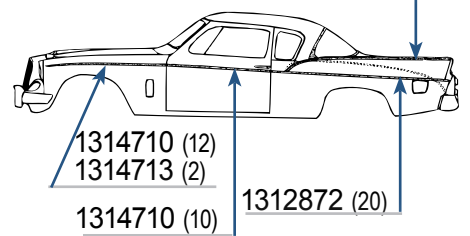

1957-58 2-dr SILVER HAWK COUPE 1320410 (20)

- 1314710 (12)
- 1314713 (2)
- 1314710 (10)
- 1312872 (20)
- 1312872 (20) ..... **$2.00 ea.**
- 1314710 (22) ..... **$2.00 ea.**
- 1314713 (2) ..... **$2.00 ea.**
- 1320410 (20) ..... **$2.00 ea.**

Total of all parts if Purchased separately **$128.00**

801874
Special kit price..... **$115.00/kit**