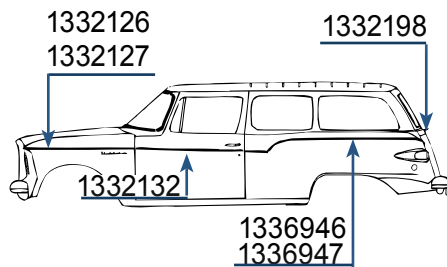

1960 LARK

2-DR WAGON (D4 & D6)

- **1332126** Right side. ... Call for availability & price
- **1332127** Left side. .... **$75.00 ea.**
- **1332132** Either side ..... **$35.00 ea.**
- **1332198** Rear ..... **$60.00 ea.**
- **1336946** Right side. .... **$95.00 ea.**
- **1336947** Left side. .... **$95.00 ea.**