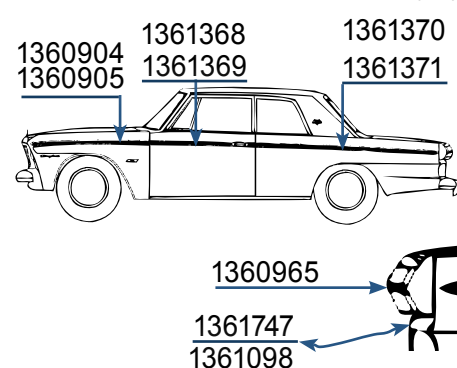

1965 DAYTONA 2-DR SEDAN (F8)

- **1360904** Right side ..... $75.00 ea.
- **1360905** Left side ..... $75.00 ea.
- **1360965** Rear center Call for availability & price
- **1361098** Joiner ..... $5.00 ea.
- **1361368** Right side ..... $35.00 ea.
- **1361369** Left side ..... $35.00 ea.
- **1361370** Right side ..... $85.00 ea.
- **1361371** Left side ..... $85.00 ea.
- **1361747** Rear ..... Call for availability & price