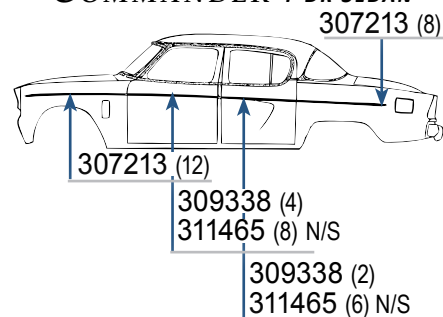

1955 CHAMPION OR COMMANDER 4-DR SEDAN