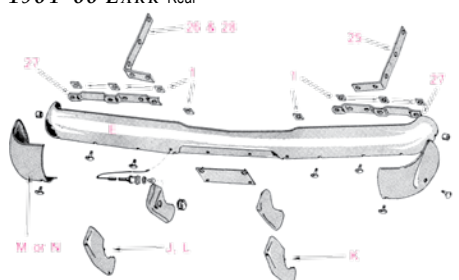

1964-66 LARK Rear