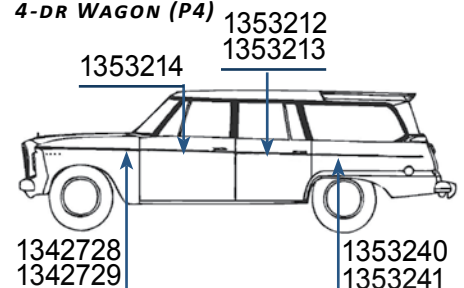

1963 LARK REGAL 4-DR WAGON (P4)

- 1342728 Right side.....$75.00 ea.
- 1342729 Left side.....$75.00 ea.
- 1353212 Right side.....$45.00 ea.
- 1353213 Left side.....$60.00 ea.
- 1353214 Either side.....$45.00 ea.
- 1353240 Right side.....$45.00 ea.
- 1353241 Left side.....$45.00 ea.