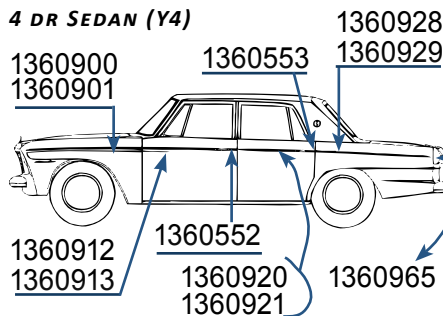

1964-65 COMMANDER

- **1360552** Either side ..... $5.00 ea.
- **1360553** Either side ..... $15.00 ea.
- **1360900** Right side ..... $45.00 ea.
- **1360901** Left side ..... $45.00 ea.
- **1360912** Right side ..... $35.00 ea.
- **1360913** Left side ..... $35.00 ea.
- **1360920** Right side ..... $35.00 ea.
- **1360921** Left side ..... $35.00 ea.
- **1360928** Right side ..... $75.00 ea.
- **1360929** Left side ..... $60.00 ea.
- **1360965** Rear center Call for availability & price