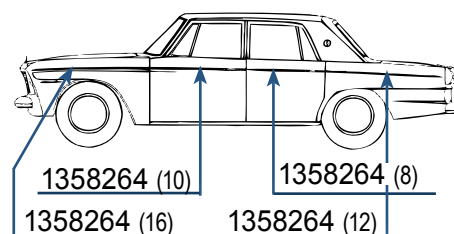

1964-65 COMMANDER, 4-DR SEDAN, OR STATION WAGON

1358264 (46).....$2.00 ea.

Total of all parts if Purchased separately $92.00

801908 Special kit price.. $83.00/kit