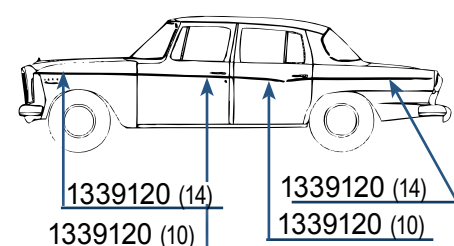

1962 LARK OR CRUISER 4-DR SEDAN

1339120 (48) .....$2.00 ea.

Total of all parts if
Purchased separately $96.00

801897 Special kit price.. $86.00/kit