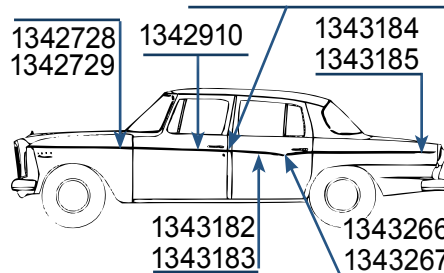

1962 LARK & CRUISER 4-DR SEDAN (Y4, Y6) or 1343484

- 1342728 Right side .....$75.00 ea.
- 1342729 Left side .....$75.00 ea.
- 1342910 Either side .....$45.00 ea.
- 1342914 Right side. (Early 1962) ...$4.00 ea.
- 1342915 Left side. (Early 1962) ...$4.00 ea.
- 1343182 Right side .....$30.00 ea.
- 1343183 Left side .....$30.00 ea.
- 1343184 Right side .....$45.00 ea.
- 1343185 Left side .....$45.00 ea.
- 1343266 Right side .....$20.00 ea.
- 1343267 Left side. .... Call for availability & price
- 1343484 Either side. (Late 1962) ...$5.00 ea.