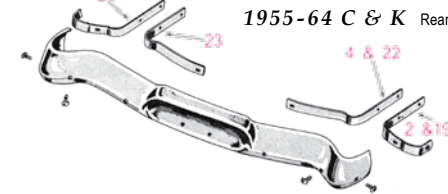

1953-55 SEDAN & 1955-64 C & K Rear

BUMPERS Front

- ***514661** 1942 Commander & President.
  .....*call for price*
- ***515021** 1942-46 Champion.
  .....*call for price*
- ***525072** 1950 Commander & Land Cruiser.
  .....*call for price*
- ***1543503** Upper outer. All 1957 Packard.
  .....*call for price*
- ***1543504** Lower outer. All 1957 Packard.
  .....*call for price*
- ***1546035P** Lower outer. All 1958 Packard.
  .....*call for price*
- B. ***1550725W** All 1961 Lark.
  .....**$300.00 ea.**
- C. **1560772W** 1964-66 Lark. NOS with new chrome plating. Nice! .....**$445.00 ea.**
- **1657064** Postal Zip Van.....**$200.00 ea.**
- **1692246P** 1960-64 T-cab pickup
  .....**$150.00 ea.**

OTHERS ARE AVAILABLE, PLEASE INQUIRE.

BUMPERS Rear

- ***1547820W** 1959-61 Lark station wagon.
  .....**$300.00 ea.**
- D. ***1550726W** 1961 Lark except station wagon.
  .....**$300.00 ea.**
- E. ***1560774W** 1964-66 Lark.
  .....**$300.00 ea.**
- E. **1560774X1** 1964-66 Lark. NOS with new chrome plating. Nice! .....**$445.00 ea.**

OTHERS ARE AVAILABLE, PLEASE INQUIRE.

BUMPER BOLTS

- **524872** Rectangular head. 1947-66 most models. Stainless head. ....**$5.95 ea.**
- **524872X1** With nut & washer. **$6.95/set**
- **1541696** Round head. 1956-64 many models. Stainless head. Includes nut.
  .....**$2.50 ea.**

KITS SAVE MONEY!

BUMPER BRACKETS FOR CARS

1. **518494** Spacer. ....**$2.50 ea.**
3. **535971P** Front outer left. 1955 sedan.
  .....**$65.00 ea.**
4. **536100P** Rear inner right. 1955-57 C & K.....**$55.00 ea.**
5. **536136P** Front outer right. 1955 C & K.
  .....**$70.00 ea.**
6. **1539416P** Front, inner. 1956 sedan.
  .....**$80.00 ea.**
7. **1541677P** Front left. 1957-58 sedan.
  hardtop.....**$40.00 ea.**
8. **1541708P** Rear inner right. 1957 sedan & 1957 Packard station wagon.....**$43.00 ea.**
9. **1541709P** Rear inner left. 1957 sedan & 1957 Packard station wagon. ....**$43.00 ea.**
10. **1541710P** Rear outer right. 1957 sedan & 1957 Packard station wagon. ... **$67.00 ea.**
11. **1541711P** Rear outer left. 1957 sedan & 1957 Packard station wagon. .... **$67.00 ea.**
12. **1544688P** Rear outer right. 1958 sedan & 1958 Packard station wagon. ... **$67.00 ea.**
13. **1547204P** Front right. 1959-60 Lark.
  .....**$37.00 ea.**
14. **1547205P** Front left. 1959-60 Lark.
  .....**$37.00 ea.**
15. **1547216P** Rear right. 1959-60 Lark.
  .....**$37.00 ea.**
16. **1547218P** Front & rear. 1959-61 Lark.
  .....**$27.00 ea.**
17. **1550692P** Front right. 1961 Lark.
  .....**$37.00 ea.**
18. **1550693P** Front left. 1961 Lark.
  .....**$37.00 ea.**
19. **1552860P** Rear outer right. 1962-64 Hawk. ....**$50.00 ea.**
20. **1552861P** Rear outer left. 1962-64 Hawk. ....**$50.00 ea.**
21. **1552870P** Front inner. 1959-64 Hawk.
  .....**$100.00 ea.**
22. **1552886** Rear inner right. 1962-64 Hawk. ....**$55.00 ea.**
23. **1552887** Rear inner left. 1962-64 Hawk.
  .....**$55.00 ea.**
24. **1554297P** Front left. 1962-63 Lark.
  .....**$50.00 ea.**
25. **1554306P** Rear right. 1962-63 Lark.
  .....**$37.00 ea.**
26. **1554307P** Rear left. 1962-63 Lark.
  .....**$37.00 ea.**
27. **1555154P** Front & rear. 1962-66 Lark.
  .....**$30.00 ea.**