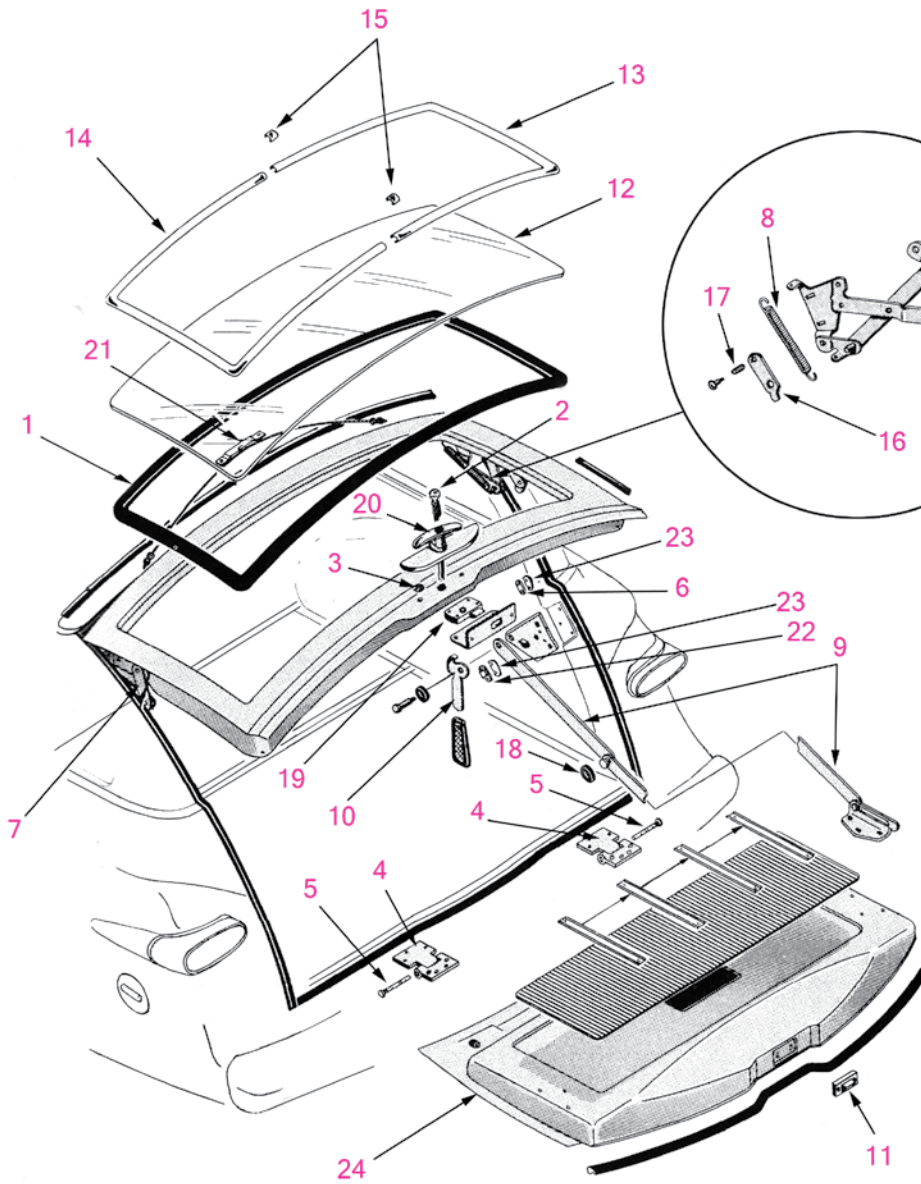

1. **2009X1** Rear glass seal. 1954-59.
  ..... **$100.00 ea.**
2. **293608** Lock & key. 1954-59. **$50.00 ea.**
3. **295918** Seal, outer lock release handle.
  1954-59..... **$1.00 ea.**
4. **305100** Hinge. 1954-59..... **$45.00 ea.**
5. **305101** Hinge pin. 1954-59. **$5.00 ea.**
6. **305139** Rubber bumper. tailgate side.
  1954-55..... **$3.50 ea.**
6. **1314620** Rubber bumper, tailgate side.
  1956-59..... **$3.50 ea.**
7. **305162** Hinge, right upper tailgate. 1954-
  59..... **$48.50 ea.**
7. **305163** Hinge, left upper tailgate. 1954-
  59..... **$48.50 ea.**
8. **305173** Spring, upper hinge. **$6.50 ea.**
9. **305176** Right lower tailgate support. 1954-
  59..... **$45.00 ea.**

9. **305177** Left lower tailgate support. 1954-
  59..... **$45.00 ea.**
10. **305188** Right handle. 1954-59 (Includes
  grip)..... **$15.00 ea.**
10. **305189** Left handle. 1954-59.
  ..... **$15.00 ea.**
11. **305206** Striker, on lower tailgate. 1954-
  59..... **$10.00 ea.**
12. **305218** Rear glass. 1954-59.
  ..... **$225.00 ea.**
13. **305350** Moulding, right window reveal.
  1954-59..... **$35.00 ea.**
14. **305351** Moulding, left window reveal.
  1954-59..... **$35.00 ea.**
15. **305358** Clip, window reveal moulding.
  1954-59..... **$4.50 ea.**
16. **305406** Locking arm, upper hinge.
  1954-59..... **$4.50 ea.**

17. **305409** Spring, arm tension. 1954-59.
  ..... **$2.50 ea.**
18. **305411** Anti-rattle grommet. 1954-59.
  ..... **$2.00 ea.**
19. **305453** Latch, upper to lower tailgate.
  1954-59..... **$30.00 ea.**
20. **305662** Upper tailgate release handle.
  1954-59..... **$45.00 ea.**
21. **305842** Stabilizer, upper tailgate. 1954-
  59..... **$30.00 ea.**
22. **1314620** Rubber bumper, lower side.
  1959..... **$3.50 ea.**
23. **1314621** Shim. 1959..... **$1.00 ea.**
24. **1332738** Lower tailgate assembly.
  1954-59..... **$350.00 ea.**

1954-59 STATION WAGON RELATED PARTS