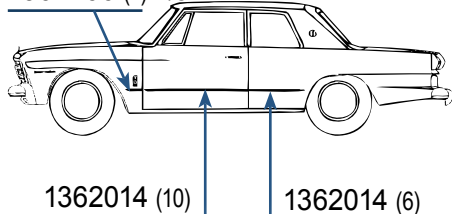

1966 COMMANDER 2-DR

1362266 (4) N/S

1362014 (16) .....$2.00 ea.
(Substitute 1358264)

Total of all parts if Purchased separately $32.00

801913

Special kit price..... $29.00/kit