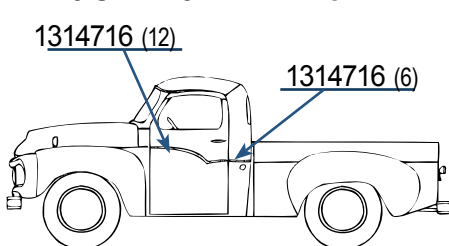

801915 Special kit price .. \$38.00/kit

1966 CRUISER 4-DR

1362190 (18)\$2.00 ea.
1362264 (2)\$2.50 ea.

Total of all parts if Purchased separately\$41.00

801916 Special kit price .. \$38.00/kit

1957 - 64 TRANSTAR