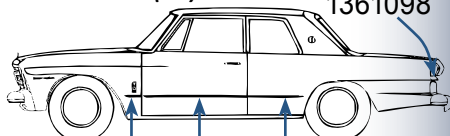

1966 COMMANDER

2-DR SEDAN (F4)

1. 1361747 Trunk, either side ..... $5.00 ea.
   ..... Call for availability & price
   1362245 Either side ..... $12.00 ea.
   1362248 Either side ..... $45.00 ea.
   1362255 Either side ..... $20.00 ea.