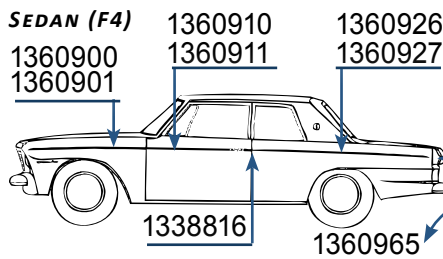

1964-65 COMMANDER 2 DR

- **1338816** Either side ..... $5.00 ea.
- **1360900** Right side ..... $45.00 ea.
- **1360901** Left side ..... $45.00 ea.
- **1360910** Right side ..... $45.00 ea.
- **1360911** Left side ..... $45.00 ea.
- **1360926** Right side ..... $60.00 ea.
- **1360927** Left side ..... $60.00 ea.
- **1360965** Rear center Call for availability & price