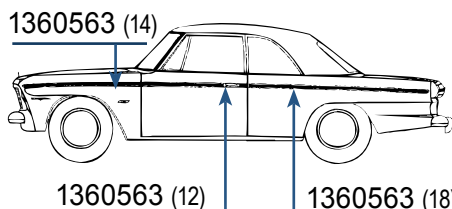

1964 DAYTONA CONVERTIBLE

1360563 (44) .....$2.50 ea.

Total of all parts if Purchased separately..... $110.00

801912

Special kit price..... $99.00/kit