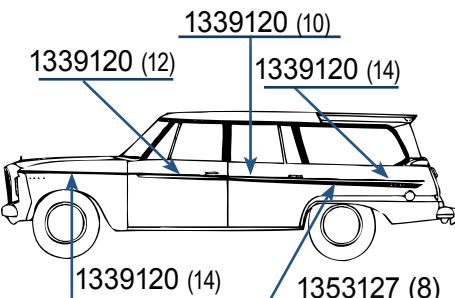

1963 LARK 4-DR STATION WAGON

1339120 (50).....$2.00 ea.
1353127 (8).....$1.50 ea.

Total of all parts if Purchased separately $112.00

801905
Special kit price..... $101.00/kit