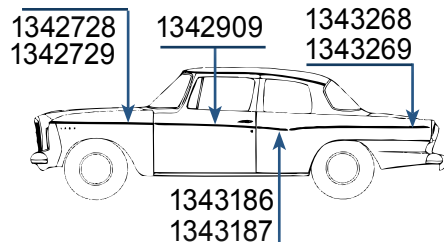

1962 LARK 2-DR SEDAN (F4), REGAL 2-DR HARDTOP (J6) & 2-DR REGAL CONVERTIBLE (L6)

- 1342728 Right side .....$75.00 ea.
- 1342729 Left side .....$75.00 ea.
- 1342909 Either side .....$45.00 ea.
- 1343186 Right side .....$60.00 ea.
- 1343187 Left side .....$30.00 ea.
- 1343268 Right side. ... Call for availability & price
- 1343269 Left side .....$60.00 ea.