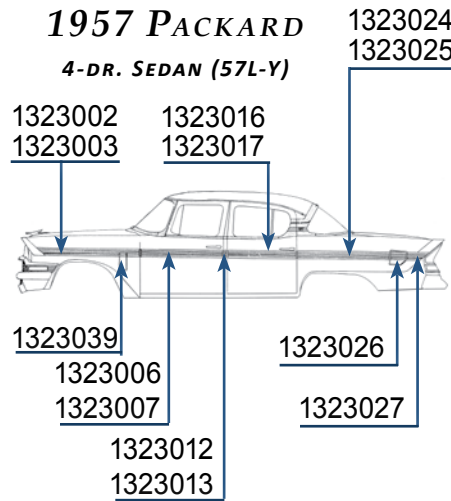

1957 PACKARD

4-DR. SEDAN (57L-Y)

- **1323002** Right side. ....$75.00 ea.
- **1323003** Left side. ....$75.00 ea.
- **1323006** Right side. .... $95.00 ea.
- **1323007** Left side. .... $95.00 ea.
- **1323012** Right side. .... $35.00 ea.
- **1323013** Left side. .... $35.00 ea.
- **1323016** Right side. .... $65.00 ea.
- **1323017** Left side. .... $65.00 ea.
- **1323024** Right side. .... $110.00 ea.
- **1323025** Left side. .... $100.00 ea.
- **1323026** gas filler door .....$20.00 ea.
- **1323027** Left side. .... $20.00 ea.
- **1323039** Either side Call for availability & price