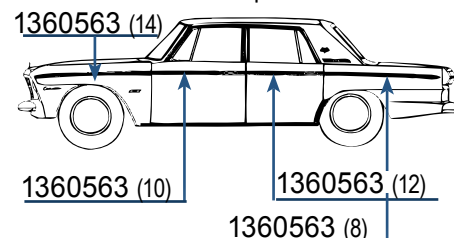

801908 Special kit price.. \$83.00/kit

1964 - 65 DAYTONA OR CRUISER 4-DR SEDAN

1360563 (44).....\$2.50 ea.

Total of all parts if Purchased separately\$110.00

801909 Special kit price.. \$99.00/kit

1964 - 65 DAYTONA