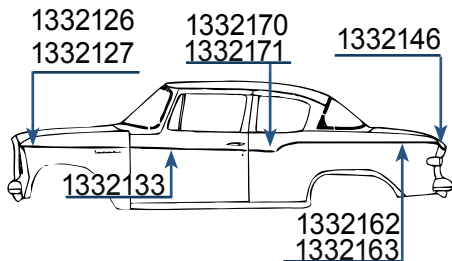

1959 LARK

2-DR SEDAN (F4) & 2-DR HARDTOP (J6)

- 1332126 Right side. .... Call for availability & price
- 1332127 Left side ..... $75.00 ea.
- 1332133 Either side ..... $35.00 ea.
- 1332146 Rear ..... $60.00 ea.
- 1332162 Right side ..... $60.00 ea.
- 1332163 Left side ..... $60.00 ea.
- 1332170 Right side ..... $25.00 ea.
- 1332171 Left side ..... $25.00 ea.