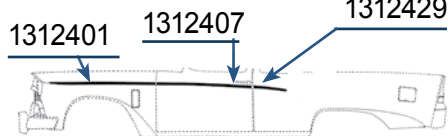

1956 CHAMPION, COMMANDER, CUSTOM

2-DR SEDAN (F2)

- 1312401 Either side. .... $95.00 ea.
- 1312407 Either side. .... $75.00 ea.
- 1312428 Right side. .... $45.00 ea.
- 1312429 Left side. .... $45.00 ea.