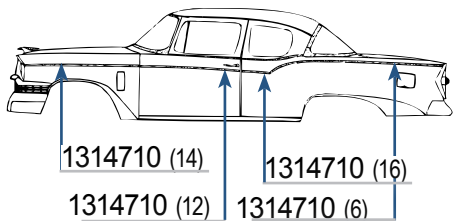

1957 CHAMPION OR COMMANDER 2-DR SEDAN

1. 1314710 (14)
   - 1314710 (12)
   - 1314710 (16)
   - 1314710 (6)
   - 1314710 (48) ..... **$2.00 ea.**
2. Total of all parts if Purchased separately **$96.00**
3. **801870**
   Special kit price..... **$86.00/kit**