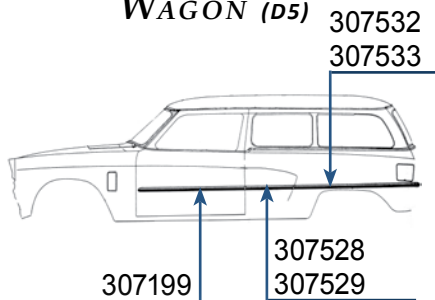

1954 CHAMPION & COMMANDER REGAL STATION WAGON (D5)

- **307199** Either side. .... $50.00 ea.
- **307528** Right side. .... $35.00 ea.
- **307529** Left side. .... $35.00 ea.
- **307532** Right side. .... $60.00 ea.
- **307533** Left side. .... $60.00 ea.