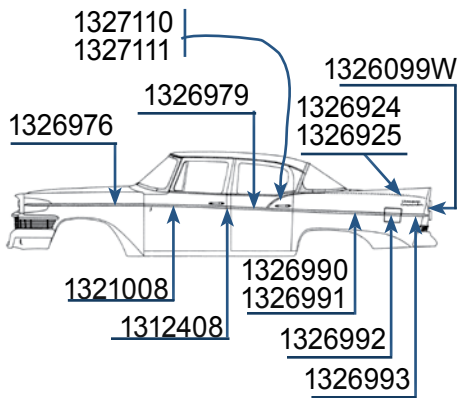

1958 CHAMPION & COMMANDER 4-DR. SEDAN (W4)

- 1312408 Either side .....$20.00 ea.
- 1321008 Either side ..... $60.00 ea.
- 1326099W Either side
  ..... Call for availability & price
- 1326924 Right side. .... $60.00 ea.
- 1326925 Left side. .... $80.00 ea.
- 1326976 Either side. ....$75.00 ea.
- 1326979 Either side. Call for availability & price
- 1326990 Right side. .... $85.00 ea.
- 1326991 Left side. ....$75.00 ea.
- 1326992 gas lid.....$25.00 ea.
- 1326993 Left side. ....$25.00 ea.
- 1327110 Right side. ....$25.00 ea.
- 1327111 Left side. ....$25.00 ea.