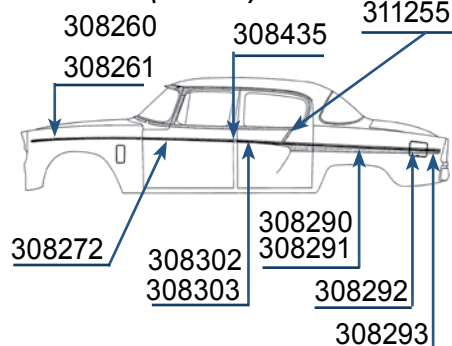

1955 PRESIDENT STATE

4-DR SEDAN (Y5 & Y6)

- **308260** Right side. .... $75.00 ea.
- **308261** Left side. .... $110.00 ea.
- **308272** Either side. .... $50.00 ea.
- **308290** Right side. Call for availability & price
- **308291** Left side. .... $95.00 ea.
- **308292** Left side. .... $25.00 ea.
- **308293** Left side. .... $15.00 ea.
- **308302** Right side. .... $45.00 ea.
- **308303** Left side. .... $45.00 ea.
- **308435** Either side. Call for availability & price
- **311254** Right side. Call for availability & price
- **311255** Left side. ... Call for availability & price