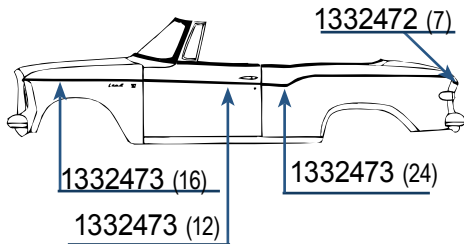

1960 LARK 2-DR CONVERTIBLE

1332472 (7) .....$2.25 ea.
1332473 (52) .....$2.00 ea.

Total of all parts if
Purchased separately $119.95

801887
Special kit price.....$107.00/kit