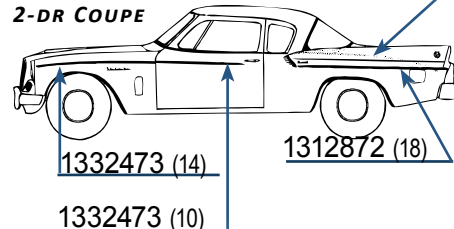

1961 HAWK 2-DR COUPE

1312872 (18) .....$2.25 ea.
1332473 (24) .....$2.00 ea.

Total of all parts if
Purchased separately $88.90

801895
Special kit price..... $80.00/kit