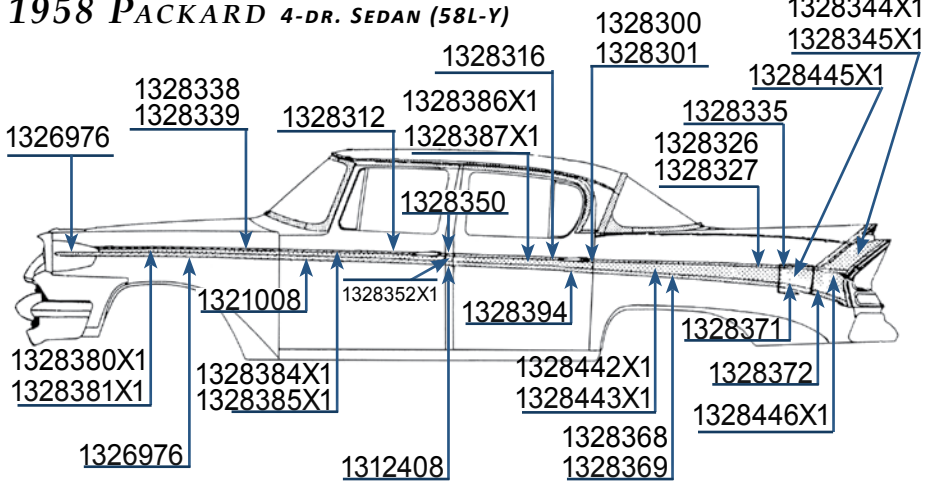

1958 PACKARD 4-DR. SEDAN (58L-Y)

- 1312408 Either side .....$20.00 ea.
- 1321008 Either side ..... $60.00 ea.
- 1326976 Either side .....$75.00 ea.
- 1328300 Right side. .... $15.00 ea.
- 1328301 Left side. .... $15.00 ea.
- 1328312 Either side ... Call for availability & price
- 1328316 Either side ..... $45.00 ea.
- 1328326 Right side. .... $110.00 ea.
- 1328327 Left side. .... $95.00 ea.
- 1328335 upper gas lid. ....$20.00 ea.
- 1328338 Right side. ... Call for availability & price
- 1328339 Left side. ....$75.00 ea.
- 1328344X1 Right overlay. Call for availability & price
- 1328345X1 Left overlay. Call for availability & price
- 1328350 Either side ... Call for availability & price.
- 1328352X1 Either side .. Call for availability & price
- 1328368 Right side. ....$75.00 ea.
- 1328369 Left side. .... Call for availability & price.
- 1328371 Lower gas filler door $25.00 ea.
- 1328372 Left side ..... $35.00 ea.
- 1328380X1 Either side Call for availability & price
- 1328381X1 Either side Call for availability & price
- 1328384X1 Either side Call for availability & price
- 1328385X1 Either side Call for availability & price
- 1328386X1 Right side . Call for availability & price
- 1328387X1 Left side... Call for availability & price
- 1328394 Either side ..... $45.00 ea.
- 1328442X1 Right overlay. Call for availability & price
- 1328443X1 Left overlay. Call for availability & price.
- 1328445X1 Left side Call for availability & price
- 1328446X1 Left side Call for availability & price