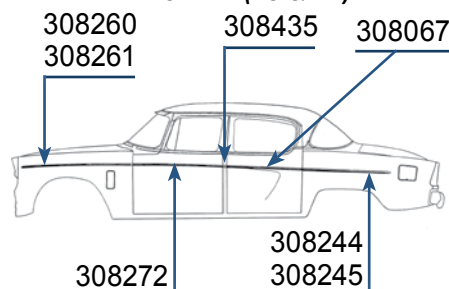

1955 CHAMPION DELUXE

4-DR SEDAN (Y3 & Y4)

- **308067** Either side. .... $75.00 ea.
- **308244** Right side. .... $110.00 ea.
- **308245** Left side. ... Call for availability & price
- **308260** Right side. .... $75.00 ea.
- **308261** Left side. .... $110.00 ea.
- **308272** Either side. .... $50.00 ea.
- **308435** Either side. Call for availability & price