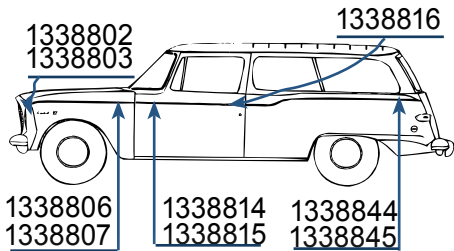

1961 LARK 2-DR WAGON (D4)

- 1338802 Right side .....$20.00 ea.
- 1338803 Left side .....$20.00 ea.
- 1338806 Right side .....$65.00 ea.
- 1338807 Left side .....$65.00 ea.
- 1338814 Right side .....$45.00 ea.
- 1338815 Left side ..... Call for availability & price
- 1338816 Either side, behind the door handle. ....$3.00 ea.
- 1338844 Right side. Call for availability & price
- 1338845 Left side. ... Call for availability & price