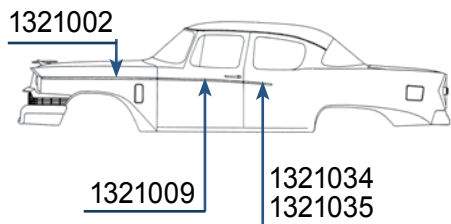

1957 CHAMPION & COMMANDER CUSTOM

2-DR. SEDAN (F2)

- 1321002 Either side ..... $95.00 ea.
- 1321009 Either side ..... $75.00 ea.
- 1323034 Right side. .... $35.00 ea.
- 1323035 Left side. .... $35.00 ea.