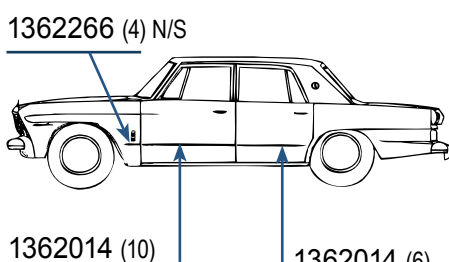

1966 COMMANDER 2-DR

1362266 (4) N/S

1362014 (16)\$2.00 ea.
(Substitute 1358264)

Total of all parts if Purchased separately\$32.00

801913

Special kit price..... \$29.00/kit

1966 COMMANDER

4-DR & STATION WAGON