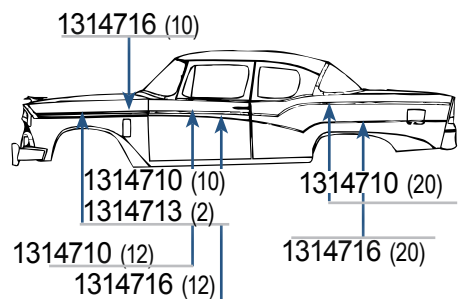

1956 PRESIDENT 2-DR SEDAN