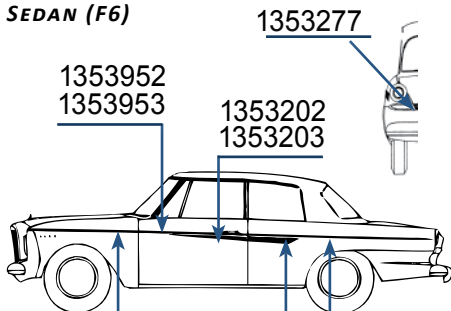

1963 LARK CUSTOM 2 DR SEDAN (F6)

1342728
1342729

1353206
1353207

1353798
1353799

- 1342728 Right side.....$75.00 ea.
- 1342729 Left side.....$75.00 ea.
- 1353202 Right side. Call for availability & price
- 1353203 Left side... Call for availability & price
- 1353206 Right side.....$45.00 ea.
- 1353207 Left side.....$45.00 ea.
- 1353277 Deck lid.....$95.00 ea.
- 1353798 Right side.....$95.00 ea.
- 1353799 Left side.....$110.00 ea.
- 1353952 Right side. Call for availability & price
- 1353953 Left side.....$45.00 ea.