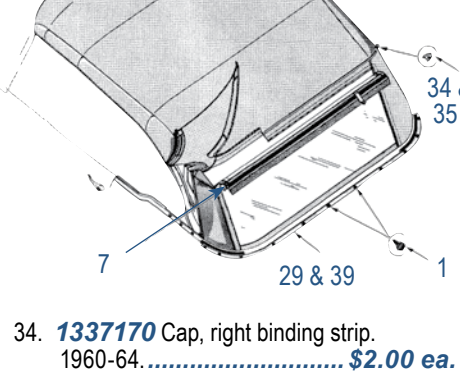

1. **1581X6W** Snap stud. .... **$3.00 ea.**
2. **3112X2** Above windshield front header seal. .... **$22.00 ea.**
3. **307559** Bumper, folding top header. 1961-64. Not illustrated. .... **$2.50 ea.**
4. **800362** Above door seal. 5' enough for one side cut in 3-pieces. 1960-64. .... **$30.00 ea.**
5. **1334798** Drain w/screen, top well. 1960-64. Not illustrated. .... **$5.00 ea.**
6. **1334823** Pad, front & center bow. 1960-64. .... **$15.00 ea.**
7. **1334868** Rear window zipper. 1960-64. .... **$15.50 ea.**
8. **1336713P** Center bow assembly. 1960-64. Not illustrated. .... **$75.00 ea.**
9. **1336715P** Rear bow assembly, 1960-64. .... **$95.00 ea.**
9. **1336720** Arm, rear bow. 1960-64. .... **$22.50 ea.**
10. **1336726** Right front rail w/hinge. 1960. .... **$34.00 ea.**
11. **1336727** Left front rail w/hinge. 1960. .... **$40.00 ea.**
12. **1336732** Right retainer, above door seal. 1960-64. .... **$12.00 ea.**
13. **1336733** Left retainer, above door seal. 1960-64. .... **$12.00 ea.**
14. **1336724** Right, retainer. 1960-61. .... **$10.00 ea.**
15. **1336740** Right operating link assembly. 1960-64. .... **$60.00 ea.**
16. **1336741** Left operating link assembly. 1960-64. .... **$60.00 ea.**
17. **1336750** Right rear rail w/hinge. 1960-64. .... **$140.00 ea.**
18. **1336751** Left rear rail w/hinge. 1960-64. .... **$140.00 ea.**
19. **1336766** Right bracket, balance link pivot. 1960-64. .... **$30.00 ea.**
20. **1336767** Left bracket, balance link pivot. 1960-64. .... **$30.00 ea.**
21. **1336768** Right bracket, rear rail mounting. 1960-64. .... **$40.00 ea.**
22. **1336769** Left bracket, rear rail mounting. 1960-64. .... **$40.00 ea.**
23. **1336784** Screw to right side rail shoulder. 1960-64. .... **$6.00 ea.**
24. **1336785** Screw to left & center side rail shoulder. 1960-64. .... **$6.00 ea.**
25. **1336787** Pin, rear rail to bracket. .... **$4.50 ea.**
26. **1336788** Nylon bushing, rear rail bracket pin. 1960-64. .... **$2.50 ea.**
27. **1336790** Nylon bushing, front side rail screw. 1960-64. .... **$2.00 ea.**
28. **1336796** Rivet, operating link shoulder. 1960-64. .... **$5.00 ea.**
29. **1336839** Moulding, deck lid upper panel. 1960. .... **$52.00 ea.**
30. **1336858** Rail with hinge, right center. 1960-64. .... **$40.00 ea.**
31. **1336859** Rail with hinge, left center. 1960-64. .... **$40.00 ea.**
32. **1336995W** Striker, top hold down clamp. 1960-64. .... **$18.00 ea.**
33. **1337069W** Hook, top hold down clamp. 1961-64. Cadmium plated - not chrome. .... **$14.00 ea.**
35. 33A. **1337065** Clamp. 1960... **$90.00 ea.**
36. 33A. **1338790** Clamp. 1961-64
    ..... No longer available

35. **1337171** Cap. Left binding strip. 1960-64. .... **$2.00 ea.**
36. **1338778** Retainer, header front weatherstrip. 1961-64. .... **$30.00 ea.**
37. **1338984** Rail w/hinge, front right. 1961-64. .... **$60.00 ea.**
38. **1339015** Above windshield moulded header seal, 1961-64. .... **$75.00 ea.**
39. **1339067** Moulding, deck lid upper panel. 1961. .... **$52.00 ea.**
40. **NEW Listing - 1338475** Header, stainless steel cover. 1961-62. .... **$75.00 ea.**
40. **1353744** Moulding, above windshield header lower cover. 1963-64. .... **$75.00 ea.**

CONVERTIBLE TOPS

1. **800972R** 1960-64 Lark. Original style black or white pinpoint vinyl (other colors available upon request). Includes rear window plastic. Please allow 30 days for delivery. .... **$315.00 ea.**
2. **801805** Convertible top pads. 1960-64
   ..... **$58.00 pr.**

VINYL ROOF COVERS

1. **1339590X1** Black. 1964 Hawk. NOS. .... **$150.00 ea.**
2. **1339590X2** White. 1964 Hawk. NOS. .... **$150.00 ea.**
3. **1361134X1** Black. 1965-66 2-door. NOS. .... **$195.00 ea.**
4. **1361134X2** White. 1965-66 2-door. NOS. .... **$195.00 ea.**
5. **1361135X1** Black. 1965-66 4-door. NOS. .... **$195.00 ea.**
6. **1361135X2** White. 1965-66 4-door. NOS. .... **$195.00 ea.**

ROOF DRIP RAIL

1. **303557** Roof drip rail stainless joiner. 1955-64 C & K and 1961-62 Lark. .... **$7.50 ea.**