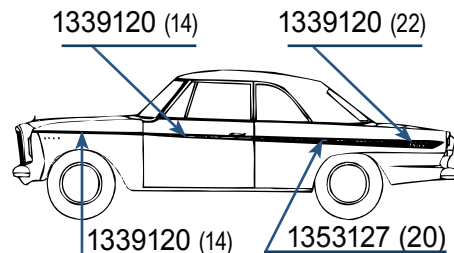

1963 DAYTONA CONVERTIBLE

1339120 (50).....$2.00 ea.
1353127 (20).....$1.50 ea.

Total of all parts if Purchased separately $130.00

801906 Special kit price $117.00/kit