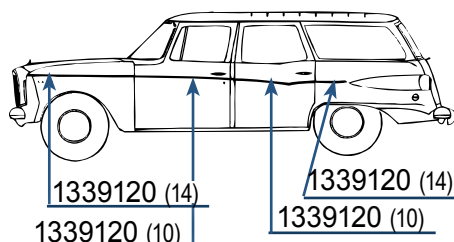

801897 Special kit price.. \$86.00/kit

1962 LARK 2-DR HARDTOP

1339120 (48)\$2.00 ea.

Total of all parts if Purchased separately\$96.00

801898
Special kit price..... \$86.00/kit

1962 LARK 4-DR STATION WAGON