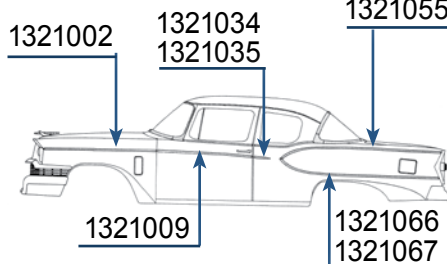

1957 PRESIDENT

2-DR. SEDAN (F6)

- 1321002 Either side ..... $95.00 ea.
- 1321009 Either side ..... $75.00 ea.
- 1321034 Right side. .... $35.00 ea.
- 1321035 Left side. .... $35.00 ea.
- 1321054 Right side. .... $120.00 ea.
- 1321055 Left side. .... $120.00 ea.
- 1321066 Right side. .... $95.00 ea.
- 1321067 Left side. .... $95.00 ea.