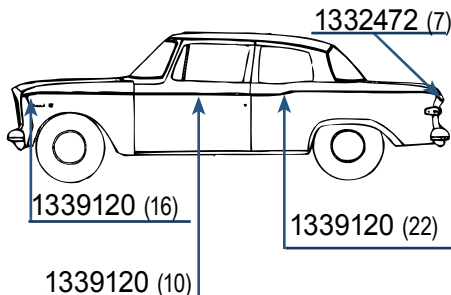

1961 LARK 2-DR SEDAN

1332472 (7) .....$2.25 ea.
1339120 (48) .....$2.00 ea.

Total of all parts if
Purchased separately $111.75

801888
Special kit price..... $100.00/kit