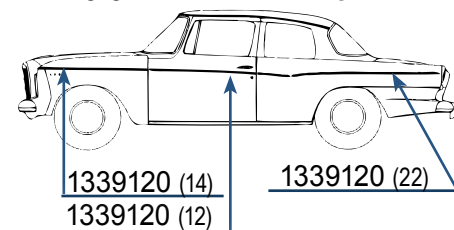

801894
Special kit price..... \$104.00/kit

1961 HAWK 2-DR COUPE

1312872 (18)\$2.25 ea.
1332473 (24)\$2.00 ea.

Total of all parts if
Purchased separately\$88.90

801895
Special kit price..... \$80.00/kit

1962 LARK 2-DR SEDAN