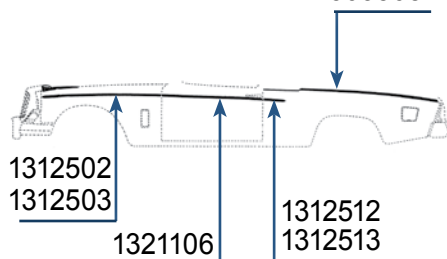

1956 FLIGHT & POWER HAWK (C3)

- 303568 Either side Call for availability & price
- 1312502 Right side ..... $110.00 ea.
- 1312503 Left side ..... $110.00 ea.
- 1312512 Right side ..... $45.00 ea.
- 1312513 Left side ..... $45.00 ea.
- 1321106 Either side ..... $95.00 ea.