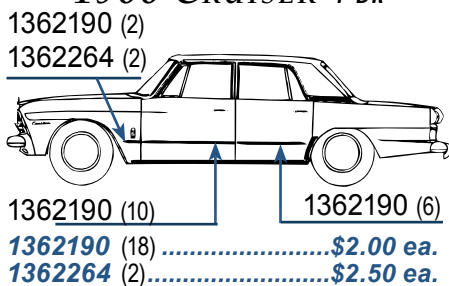

1966 CRUISER 4-DR

1362190 (18) .....$2.00 ea.
1362264 (2) .....$2.50 ea.

Total of all parts if Purchased separately $41.00

801916 Special kit price .. $38.00/kit