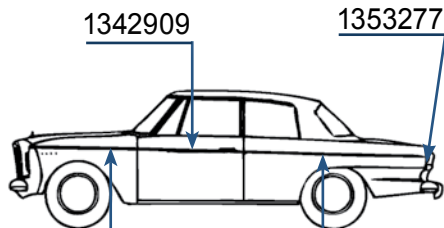

1963 LARK REGAL 2 DR SEDAN (F2, F4)

1342728
1342729

1353236
1353237

- 1342728 Right side.....$75.00 ea.
- 1342729 Left side.....$75.00 ea.
- 1342909 Either side.....$35.00 ea.
- 1353236 Right side.....$110.00 ea.
- 1353237 Left side.....$75.00 ea.
- 1353277 Deck lid.....$95.00 ea.