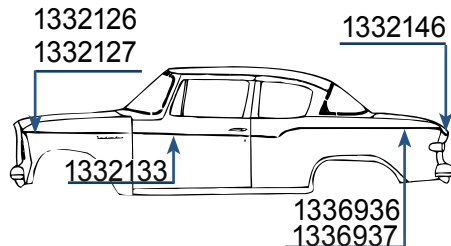

1960 LARK

2-DR SEDAN, HARDTOP, OR CONVERTIBLE

- **1332126** Right side. ... Call for availability & price
- **1332127** Left side. .... **$75.00 ea.**
- **1332133** Either side ..... **$35.00 ea.**
- **1332146** Rear ..... **$60.00 ea.**
- **1336936** Right side. .... **$95.00 ea.**
- **1336937** Left side. .... **$95.00 ea.**