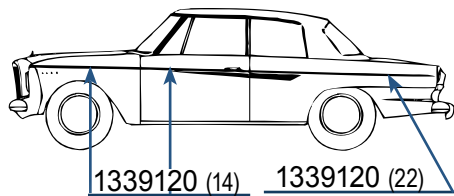

1963 LARK 2-DR SEDAN

1339120 (50).....$2.00 ea.

Total of all parts if Purchased separately $100.00

801902
Special kit price..... $90.00/kit