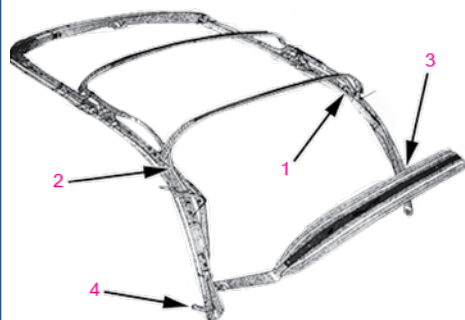

NOS FOLDING TOP HINGES

1947-52 convertibles

#1 and #2 Hinge on diagram, right and left. 1947-49 cars all models.

1. **287540P** Right, refer to diagram reference #1..... **$125.00 ea.**
   287541P Left, refer to diagram reference #2..... **$125.00 ea.**

#1 and #2 Hinge halves, right and left. 1950-52 cars all models.

1. **291508P** Right, refer to diagram reference #1..... **$125.00 ea.**
   291509P Left, refer to diagram reference #2..... **$125.00 ea.**

#3 and #4 Hinge lower, right and left. 1950-52 cars all models.

1. **291504P** Right, refer to diagram reference #3..... **$125.00 ea.**
   291505P Left, refer to diagram reference #4..... **$125.00 ea.**

CONVERTIBLE TOP MOTOR

293459 Convertible top motor. 1950-52 car. Sold exchange only. .... **$225.00 Ex.**