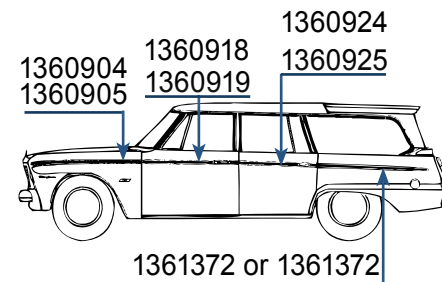

1965 DAYTONA 4-DR STATION WAGON

- **1360904** Right side ..... $75.00 ea.
- **1360905** Left side ..... $75.00 ea.
- **1360918** Right side ..... $45.00 ea.
- **1360919** Left side ..... $45.00 ea.
- **1360924** Right side. Call for availability & price
- **1360925** Left side. .. Call for availability & price
- **1361372** Right side ..... $75.00 ea.
- **1361373** Left side ..... $75.00 ea.