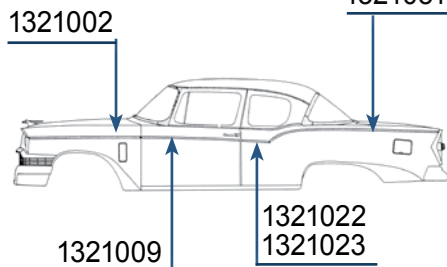

1957 CHAMPION & COMMANDER DELUXE

2-DR. SEDAN (F4)

- 1321002 Either side ..... $95.00 ea.
- 1321009 Either side ..... $75.00 ea.
- 1321022 Right side. .... $35.00 ea.
- 1321023 Left side. .... $35.00 ea.
- 1321050 Right side. .... $110.00 ea.
- 1321051 Left side. .... $110.00 ea.