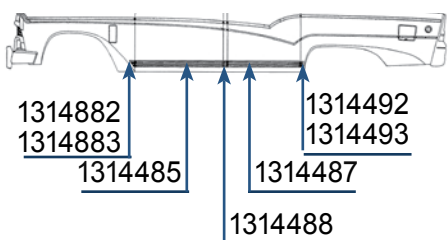

1956 PRESIDENT CLASSIC

4-DR SEDAN (Y6)

1312522
1312523

- 1312522 Right side ..... $35.00 ea.
- 1312523 Left side ..... $40.00 ea.
- 1312526 Right side ..... $35.00 ea.
- 1312527 Left side .. Call for availability & price
- 1314201 Either side ..... $95.00 ea.
- 1314212 Right side ..... $45.00 ea.
- 1314213 Left side ..... $35.00 ea.
- 1314216 Right side ..... $45.00 ea.
- 1314217 Left side ..... $35.00 ea.
- 1314222 Right side ..... $85.00 ea.
- 1314223 Left side ..... $85.00 ea.
- 1314251 Either side ..... $75.00 ea.
- 1314256 Right side ..... $45.00 ea.
- 1314257 Left side ..... $45.00 ea.
- 1314258 Right side ..... $15.00 ea.
- 1314259 Left side ... Call for availability & price
- 1314260 Right side. Call for availability & price
- 1314261 Left side ..... $75.00 ea.
- 1314271 Right side ..... $75.00 ea.
- 1314273 Left side ..... $75.00 ea.
- 1314275 Left side ..... $15.00 ea.
- 1314277 Left side ..... $15.00 ea.
- 1314485 Either side ..... $85.00 ea.
- 1314487 Either side. Call for availability & price
- 1314488 Either side ..... $20.00 ea.
- 1314492 Right side. Call for availability & price.
- 1314493 Left side .. Call for availability & price
- 1314882 Right side. Call for availability & price
- 1314883 Left side .. Call for availability & price