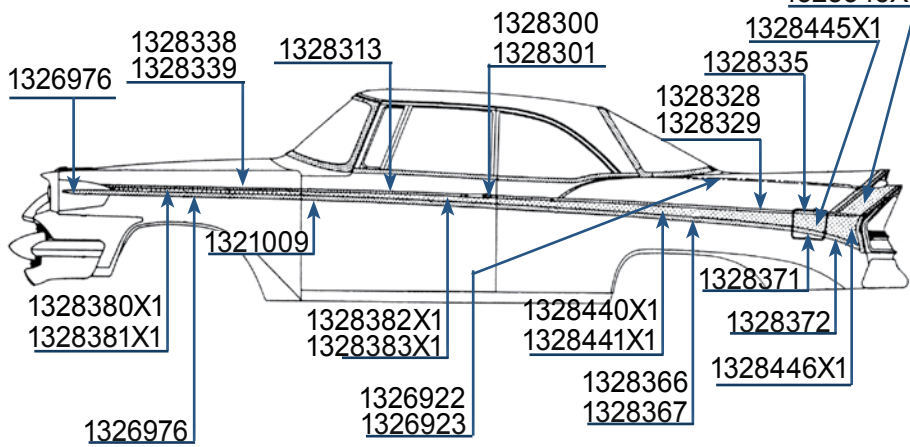

1958 PACKARD 2-DR. HARDTOP (58L-J8)

- 1326976 Either side ..... $75.00 ea.
- 1326922 Right side ..... $85.00 ea.
- 1326923 Left side ..... $85.00 ea.
- 1326976 Either side ..... $75.00 ea.
- 1328300 Right side ..... $15.00 ea.
- 1328301 Left side ..... $15.00 ea.
- 1328313 Either side ... Call for availability & price
- 1328328 Right side ... Call for availability & price
- 1328329 Left side ..... Call for availability & price
- 1328335 upper gas lid. .... $20.00 ea.
- 1328338 Right side ... Call for availability & price
- 1328339 Left side ..... $75.00 ea.
- 1328344X1 Right overlay. Call for availability & price
- 1328345X1 Either side... Call for availability & price
- 1328366 Right side ..... $120.00 ea.
- 1328367 Left side. .... Call for availability & price
- 1328371 Lower gas filler door $25.00 ea.
- 1328372 Left side ..... $35.00 ea.
- 1328380X1 Right side.. Call for availability & price
- 1328381X1 Left side.... Call for availability & price.
- 1328382X1 Right side.. Call for availability & price
- 1328383X1 Left side ..... Call for availability & price
- 1328440X1 Right overlay. Call for availability & price
- 1328441X1 Left overlay.. Call for availability & price
- 1328445X1 Left side ..... Call for availability & price
- 1328446X1 Left side ..... Call for availability & price