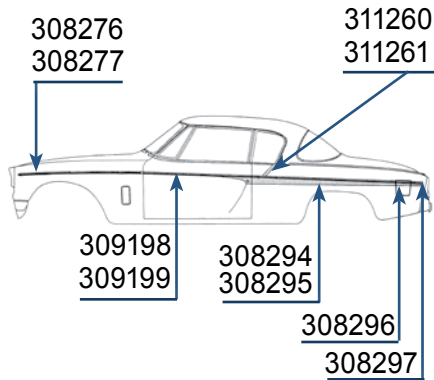

1955 CHAMPION, COMMANDER, PRESIDENT

2-DR COUPE & HARDTOP (C3 & K3)

- 308276 Right side. Call for availability & price
- 308277 Left side. .... $95.00 ea.
- 308294 Right side. Call for availability & price
- 308295 Left side. .... $110.00 ea.
- 308296 Left side. .... $20.00 ea.
- 308297 Left side. .... $15.00 ea.
- 309198 Right side. .... $110.00 ea.
- 309199 Left side. .... $110.00 ea.
- 311260 Right side. .... $35.00 ea.
- 311261 Left side. .... $35.00 ea.