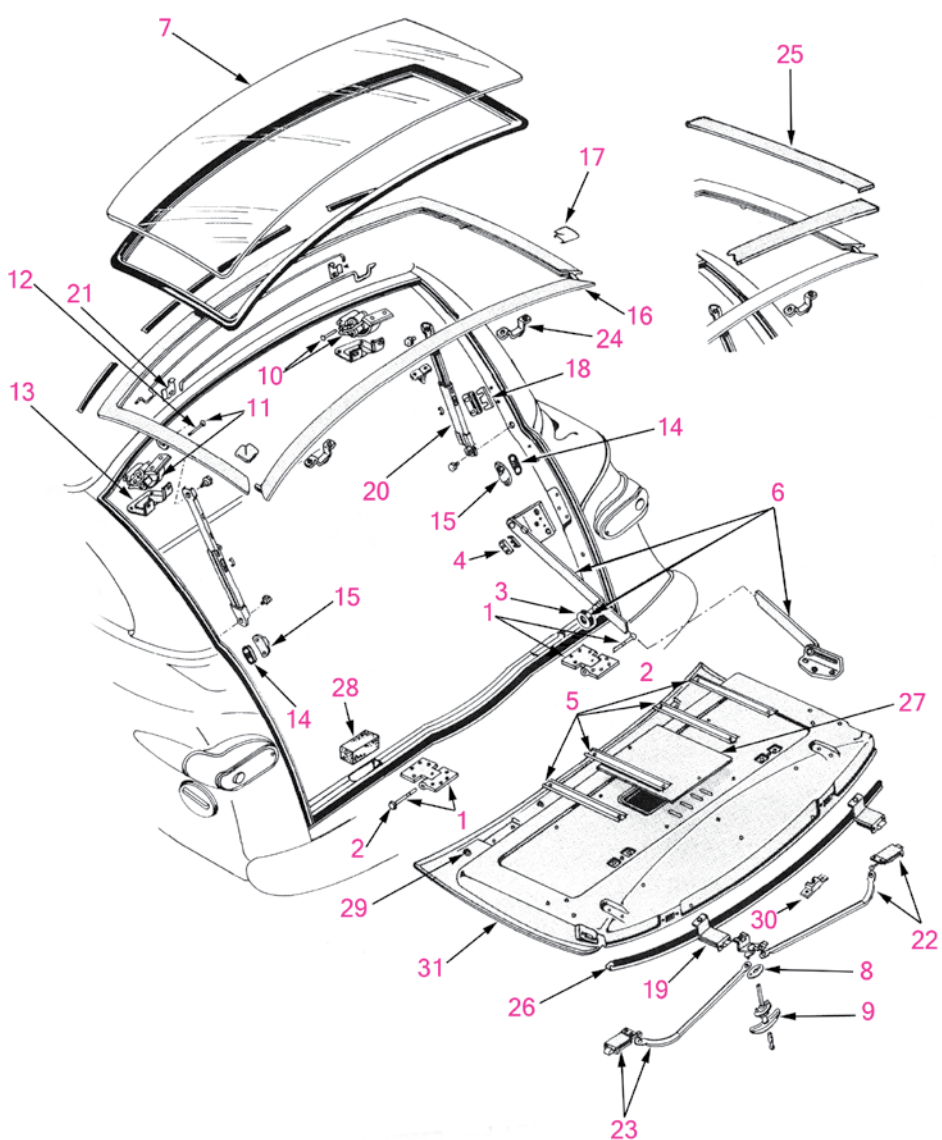

1. **305100** Hinge, lower tailgate. 1960-62.
  ..... **$45.00 ea.**
2. **305101** Hinge pin, lower tailgate. 1960-62.
  ..... **$5.00 ea.**
3. **305411** Anti-rattle grommet, lower support arm. 1960-62. .... **$2.00 ea.**
4. **1314620** Rubber bumper, tailgate side pillar. 1960-62. .... **$3.50 ea.**
5. **1334473** Lower tailgate skid strip. 1960.
  ..... **$12.00 ea.**
5. **1338724** Lower tailgate skid strip. 1961-62.
  ..... **$12.00 ea.**
6. **1336170** Right lower tailgate support. 1960.
  ..... **$35.00 ea.**
6. **1336171** Left lower tailgate support. 1960.
  ..... **$35.00 ea.**
6. **1338370** Right lower tailgate support. 1961-62.
  ..... **$35.00 ea.**
6. **1338371** Left lower tailgate support. 1961-62.
  ..... **$35.00 ea.**
7. **1336177** Glass, upper tailgate (tinted). 1960-61.
  ..... **$245.00 ea.**
7. **1343227** Glass, upper tailgate (tinted). 1962.
  ..... **$245.00 ea.**
8. **1336245** Gasket, lower release handle. 1960-62. .... **$2.00 ea.**
9. **1336248** Chrome handle, lower tailgate release. 1960-62. .... **$45.00 ea.**
10. **1336390** Hinge, right upper tailgate. 1960-62. .... **$45.00 ea.**
11. **1336391** Hinge, left upper tailgate. 1960-62. .... **$45.00 ea.**
12. **1336396** Hinge pin. 1960-62.
  ..... **$6.00 ea.**
13. **1336399P** Left hinge cover. 1960-62.
  ..... **$10.50 ea.**
14. **1336422** Shim for pillar striker, 1/16". 1960-62. .... **$2.50 ea.**
15. **1336437** Tailgate striker on pillar. 1960-62.
  ..... **$10.00 ea.**
16. **1336606P** Frame, lower tailgate. 1960.
  ..... **$90.00 ea.**
17. **1336610P** Cover, lower frame joint (painted). 1960-62. .... **$10.00 ea.**
23. **1336668** Rubber bumper, lower tailgate side, 1960-62. .... **$6.00 ea.**
18. **1336669** Shim for side bumper. 1960-62. .... **$1.00 ea.**
19. **1336686** Latch, lower to upper tailgate. 1960-62. .... **$18.00 ea.**

20. **1336800** Support, right upper tailgate. 1960-62. .... **$38.50 ea.**
21. **1336983** Bracket, anchors left torsion bar. 1960-62. .... **$5.00 ea.**
22. **1337172** Right latch & link, tailgate to pillar. 1960-62. .... **$30.00 ea.**
23. **1337173** Left latch & link, tailgate to pillar. 1960-62. .... **$30.00 ea.**
24. **1337319** Tailgate striker, on upper tailgate. 1960-62. .... **$12.00 ea.**
25. **1337340** Right side cover, tailgate frame. 1960-62. .... **$18.00 ea.**
26. **1337350** Weatherstrip, lower to upper tailgate. 1960-62. .... **$30.00 ea.**
27. **1338708P** Cover, tailgate opening. 1961-62. .... **$10.00 ea.**
28. **1338965** Seal, hinge pocket. 1961-62.
  ..... **$2.50 ea.**
29. **1339790X1** Rubber bumper, tailgate to spare wheel. 1962. .... **$2.50 ea.**
11. **1340086** Retainer, right rear seat back to wheelhouse panel. 1960-62. .... **$15.00 ea.**
12. **1340087** Retainer, left rear seat back to wheelhouse panel. 1960-62. .... **$15.00 ea.**
30. **1343170** Dovetail, lower tailgate. 1962.
  ..... **$31.00 ea.**
31. **1357726** Lower tailgate assembly. 1961-62. .... **$350.00 ea.**

1336807 Screw, upper tailgate. 1960-62 station wagon. Takes 4.
..... **$5.50 ea.**