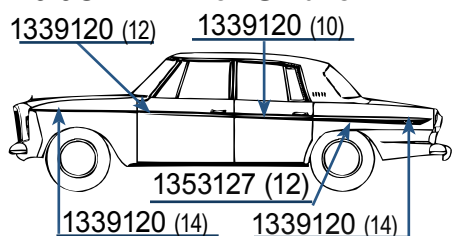

1963 LARK 2-DR SEDAN

1339120 (50).....\$2.00 ea.

Total of all parts if Purchased separately\$100.00

801902
Special kit price..... \$90.00/kit

1963 LARK OR CRUISER 4-DR

1339120 (50).....\$2.00 ea.
1353127 (12).....\$1.50 ea.