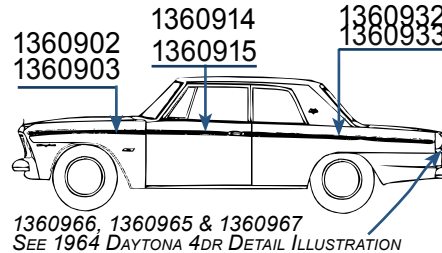

1964 DAYTONA 2 DR HARDTOP (J8) & CONVERTIBLE (L8)

1. 1360966, 1360965 & 1360967
   SEE 1964 DAYTONA 4DR DETAIL ILLUSTRATION
2. **1360902** Right side. Call for availability & price
   - **1360903** Left side. .. Call for availability & price
   - Note: 1360904 right & 1360905 will substitute for 1360902 -3. Will require stripping and repainting black.
   - **1360914** Right side ..... $75.00 ea.
   - **1360915** Left side ..... $75.00 ea.
   - **1360932** Right side ..... $85.00 ea.
   - **1360933** Left side ..... $85.00 ea.
   - **1360965** Rear center Call for availability & price
   - **1360966** Upper ..... $40.00 ea.
   - **1360967** Lower ..... $40.00 ea.