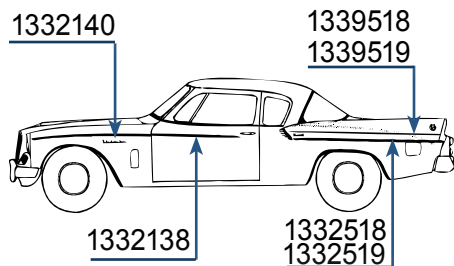

1961 HAWK 2-DR COUPE (C6)

- 1332138 Either side .....$110.00 ea.
- 1332140 Either side .....$110.00 ea.
- 1332180 Right side. Call for availability & price
- 1332181 Left side. .. Call for availability & price
- 1339518 Right side. Call for availability & price
- 1339519 Left side. .. Call for availability & price