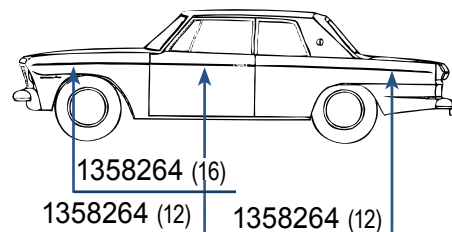

1963 DAYTONA CONVERTIBLE

1339120 (50).....\$2.00 ea.
1353127 (20).....\$1.50 ea.

Total of all parts if Purchased separately\$130.00

801906 Special kit price \$117.00/kit

1964 CHALLENGER OR 1964-65 COMMANDER 2-DR SEDAN