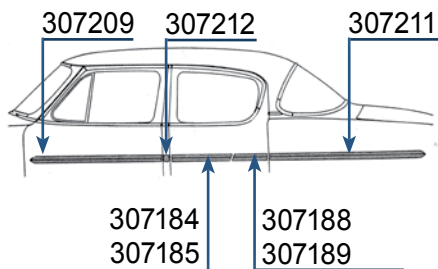

1954 CHAMPION & COMMANDER DELUXE STATION WAGON

(D3)

297912 Right side..... \$90.00 ea.
297913 Left side..... \$60.00 ea.

1954 CHAMPION & COMMANDER REGAL

4-DR SEDAN (W5)

- 307184** Right side. \$35.00 ea.
- 307185** Left side. \$35.00 ea.
- 307188** Right side. \$20.00 ea.
- 307189** Left side. \$20.00 ea.
- 307209** Either side. \$50.00 ea.
- 307211** Either side. \$60.00 ea.
- 307212** Either side. Call for availability & price