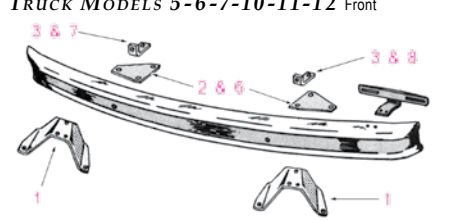

TRUCK MODELS 5-6-7-10-11-12 Front