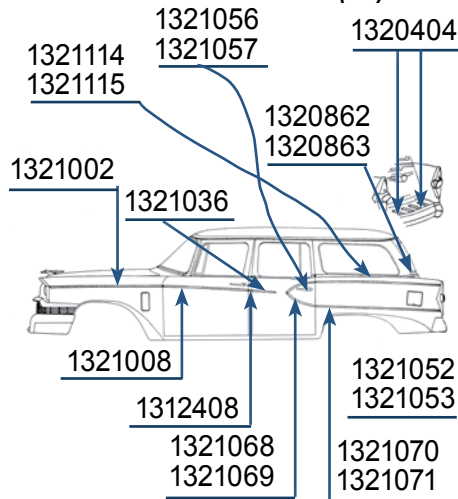

1957 BROADMOOR

4-DR. STATION WAGON (P6)

- **1312408** Either side .....$20.00 ea.
- **1320404** Rear lower. Takes 6 ..... $35.00 ea.
- **1320862** Right side. Call for availability & price
- **1320863** Left side. .. Call for availability & price
- **1321002** Either side ..... $95.00 ea.
- **1321008** Either side ..... $60.00 ea.
- **1321036** Either side ..... $35.00 ea.
- **1321052** Right side. .... $75.00 ea.
- **1321053** Left side. .... $75.00 ea.
- **1321056** Right side. .... $35.00 ea.
- **1321057** Left side. .... $35.00 ea.
- **1321068** Right side. .... $35.00 ea.
- **1321069** Left side. .... $35.00 ea.
- **1321070** Right side. Call for availability & price
- **1321071** Left side. .... $75.00 ea.
- **1321114** Right side. .... $110.00 ea.
- **1321115** Left side. .. Call for availability & price