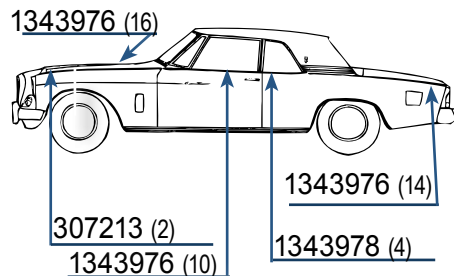

1962 - 64 GRAN TURISMO HAWK

307213 (2).....$1.50 ea.

1343976 (36).....$2.00 ea.
1343978 (4).....$3.50 ea.

Total of all parts if Purchased separately $89.00

801901 Special kit price.. $80.00/kit