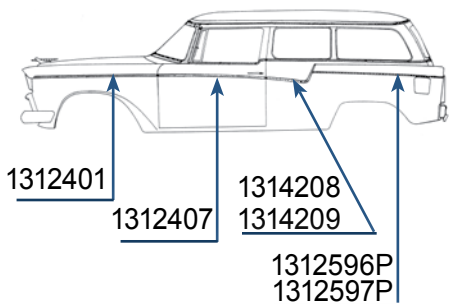

1956 PELHAM & PARKVIEW STATION WAGON (D4)

- 1312401 Either side \$95.00 ea.
- 1312407 Either side \$75.00 ea.
- 1312596P Right painted bead. Call for availability & price
- 1312597P Left, painted bead \$110.00 ea.
- 1314208 Right side \$45.00 ea.
- 1314209 Left side \$45.00 ea.