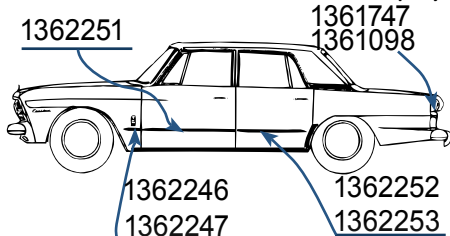

1966 CRUISER 4-DR SEDAN (Y9)

1. 1361098 Joiner ..... $5.00 ea.
   1361747 Lower, either side ..... Call for availability & price
   1362246 Right side ..... $15.00 ea.
   1362247 Left side ..... $15.00 ea.
   1362251 Either side ..... $45.00 ea.
   1362252 Right side ..... $25.00 ea.
   1362253 Left side ..... $25.00 ea.

Emblem Kits

EARLY 1953 CHAMPION C & K

1. 297800WP "Studebaker" grille script. $45.00
   297901W Trunk "Tristar" emblem. $45.00
   297925V Trunk "S" emblem. $25.00
   298675VP Paintline Studebaker emblem (2). $35.00
   298746W Rear fender circled "S" emblem (2). $40.00
   303587V Hood "S" emblem (C & K). $25.00
   306206WP "Champion" grille script. $45.00

Total of all parts if purchased separately....$335.00
801814 Special kit price ..$315.00/kit

LATE 1953- ALL 1954 CHAMPION C & K

1. 297800WP "Studebaker" grille script. $45.00
   298675VP Paintline Studebaker script (2) $35.00
   298746W Rear fender circled "S" emblem (2). $40.00
   304823W "V" hood emblem. $65.00
   304825V "S" hood emblem. $50.00
   304829W Trunk "V" emblem. $35.00
   304830V Trunk "S" emblem. $35.00
   306206WP "Champion" grille script. $45.00

Total of all parts if purchased separately.....$425.00

801135 Special kit price . $399.00/kit

EARLY 1953 COMMANDER C & K

1. 297800WP "Studebaker" grille script. $45.00
   297901W Trunk "Tristar" emblem. $45.00
   297926V Trunk "8" emblem. $25.00
   298675VP Paintline script (2). $35.00
   299589W Trunk "Commander" script. $35.00
   303586WP Rear fender V-8 emblem (2). $35.00
   303588V Hood "8" emblem. $25.00
   306207WP "Commander" grille script. $45.00

Total of all parts if purchased separately.....$360.00

801815 Special kit price ..$340.00/kit

LATE 1953-ALL 54 COMMANDER C & K

1. 297800WP "Studebaker" grille script...$45.00
   298675VP Paintline script (2). $35.00
   299589W Trunk "Commander" script...$35.00
   303586WP Rear fender V-8 emblem (2). $35.00
   304823W "V" hood emblem. $65.00
   304827VP Hood "8" emblem. $65.00

1955 SPEEDSTER

1. 297908 Hood crest emblem insert.. $49.95
   299444 Front fender plastic spear (2). $25.00
   304829W Deck lid "V" emblem $35.00
   801675V "Speedster" script, Gold (2). $45.00
   1343241VP Deck lid "8" emblem... $35.00

Total of all parts if purchased separately: $259.95

801137 Special kit price . $247.00/kit

1956 FLIGHT HAWK

1. 800585 Plastic crest insert, trunk. ...$55.00
   1312185W Hood ornament. $141.50
   1312439W Trunk lid emblem retainer. $45.00
   1314300W Studebaker script. Chrome. (2). $35.00
   1314307 Crest grille emblem.....$85.00
   1314763W Chrome "Flight" script. ...$35.00
   1314765W Chrome "Hawk" script. ...$30.00

Total of all parts if purchased separately $461.50

801435 Special kit price $439.00/kit

1956 SKY HAWK