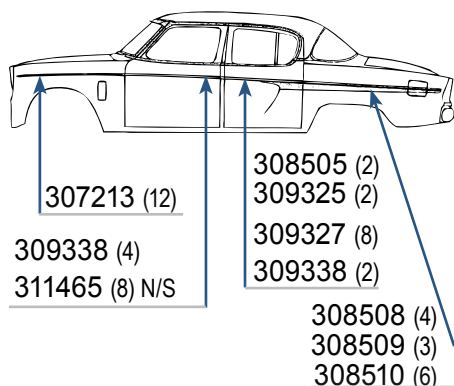

1955 COMMANDER, PRESIDENT OR PRESIDENT STATE 4-DR SEDAN