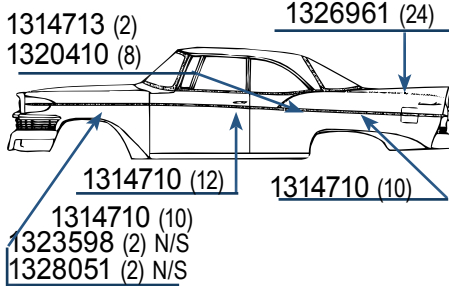

1958 COMMANDER 2-DR HARDTOP

1314710	(32)	.....	$2.00 ea.
1314713	(2)	.....	$2.00 ea.
1320410	(8)	.....	$2.00 ea.
1326961	(24)	.....	$2.00 ea.

Total of all parts if Purchased separately **$132.00**

801878 Special kit price **$120.00/kit**