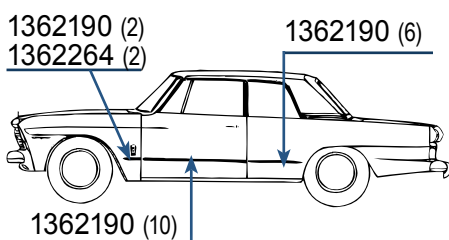

1966 DAYTONA 2-DR

1362190 (18) .....$2.00 ea.
1362264 (2) .....$2.50 ea.

Total of all parts if Purchased separately $41.00

801915 Special kit price .. $38.00/kit