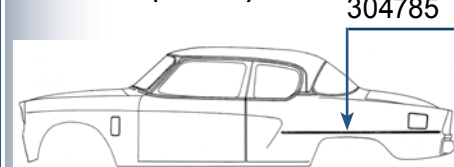

1314716 (18)\$2.00 ea.

Total of all parts if Purchased separately\$36.00

801917

Special kit price..... \$32.00/kit

Mouldings

1953-54 CHAMPION & COMMANDER DELUXE AND 1953 CHAMPION & COMMANDER REGAL

2-DR SEDAN (F3 & F5)