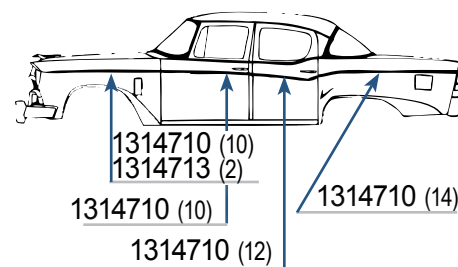

1956 CHAMPION OR COMMANDER 4-DR SEDAN