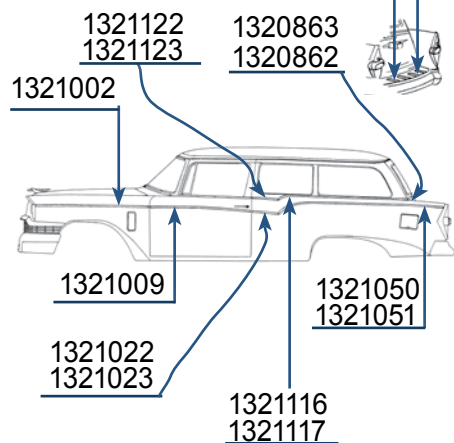

1957 PELHAM & PINEHURST

2-DR. STATION WAGON (D4, D7)

- 1320404 Rear. Takes 6. .... $35.00 ea.
- 1320862 Right side. Call for availability & price
- 1320863 Left side. ... Call for availability & price
- 1321002 Either side ..... $95.00 ea.
- 1321009 Either side ..... $75.00 ea.
- 1321022 Right side. .... $35.00 ea.
- 1321023 Left side. .... $35.00 ea.
- 1321050 Right side. .... $110.00 ea.
- 1321051 Left side. .... $110.00 ea.
- 1321116 Right side. Call for availability & price
- 1321117 Left side. ... Call for availability & price
- 1321122 Right side. Call for availability & price
- 1321123 Left side. ... Call for availability & price