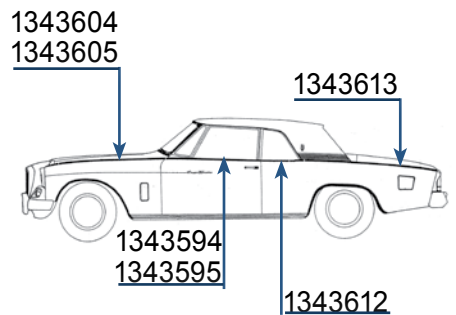

LATE 1962 GT HAWK (K6)

- 1343604 Right side. .... Call for availability & price
- 1343605 Left side. .... Call for availability & price
- 1343612 Right side. .... Call for availability & price
- 1343613 Left side. .... Call for availability & price
- 1343594 Right side .....$60.00 ea.
- 1343595 Left side .....$90.00 ea.