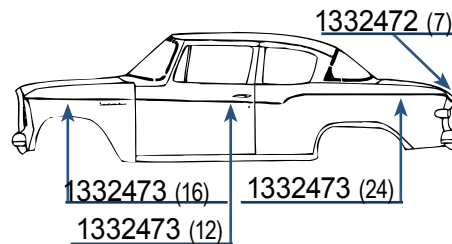

1958 PRESIDENT 2-DR HARDTOP

1314710	(22)	\$2.00 ea.
1314713	(2)	\$2.00 ea.
1326961	(32)	\$2.00 ea.

Total of all parts if Purchased separately **\$112.00**

801880 Special kit price..... **\$100.00/kit**

1959-60 LARK 2-DR SEDAN