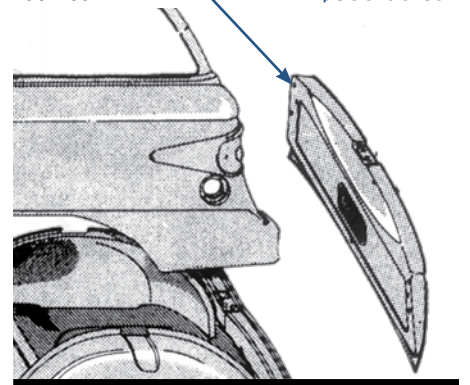

9. **305177** Left lower tailgate support. 1954-
  59..... **$45.00 ea.**
10. **305188** Right handle. 1954-59 (Includes
  grip)..... **$15.00 ea.**
10. **305189** Left handle. 1954-59.
  ..... **$15.00 ea.**
11. **305206** Striker, on lower tailgate. 1954-
  59..... **$10.00 ea.**
12. **305218** Rear glass. 1954-59.
  ..... **$225.00 ea.**
13. **305350** Moulding, right window reveal.
  1954-59..... **$35.00 ea.**
14. **305351** Moulding, left window reveal.
  1954-59..... **$35.00 ea.**
15. **305358** Clip, window reveal moulding.
  1954-59..... **$4.50 ea.**
16. **305406** Locking arm, upper hinge.
  1954-59..... **$4.50 ea.**

17. **305409** Spring, arm tension. 1954-59.
  ..... **$2.50 ea.**
18. **305411** Anti-rattle grommet. 1954-59.
  ..... **$2.00 ea.**
19. **305453** Latch, upper to lower tailgate.
  1954-59..... **$30.00 ea.**
20. **305662** Upper tailgate release handle.
  1954-59..... **$45.00 ea.**
21. **305842** Stabilizer, upper tailgate. 1954-
  59..... **$30.00 ea.**
22. **1314620** Rubber bumper, lower side.
  1959..... **$3.50 ea.**
23. **1314621** Shim. 1959..... **$1.00 ea.**
24. **1332738** Lower tailgate assembly.
  1954-59..... **$350.00 ea.**