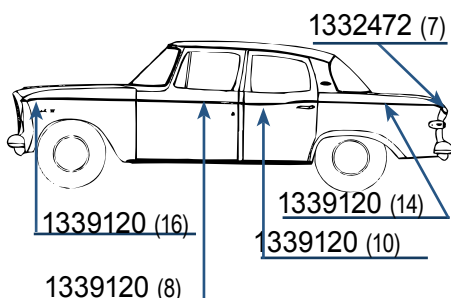

801887
Special kit price.....\$107.00/kit

1961 LARK 2-DR SEDAN

1332472 (7)\$2.25 ea.
1339120 (48)\$2.00 ea.

Total of all parts if
Purchased separately\$111.75

801888
Special kit price..... \$100.00/kit

1961 LARK 4-DR SEDAN