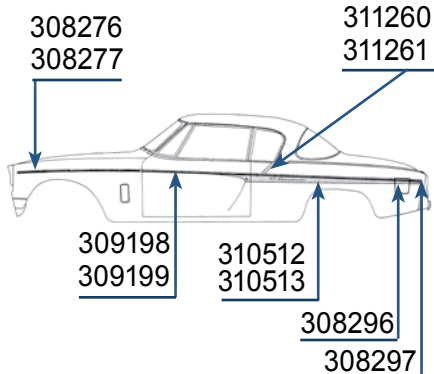

1955 PRESIDENT SPEEDSTER 2-DR HARDTOP (K7)

- 308276 Right side. Call for availability & price
- 308277 Left side. .... $95.00 ea.
- 308296 Left side. .... $20.00 ea.
- 308297 Left side. .... $15.00 ea.
- 309198 Right side. .... $110.00 ea.
- 309199 Left side. .... $110.00 ea.
- 310512 Right side. Call for availability & price
- 310513 Left side. ... Call for availability & price
- 311260 Right side. .... $35.00 ea.
- 311261 Left side. .... $35.00 ea.