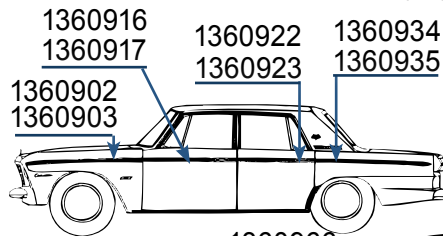

1964 DAYTONA 4 DR SEDAN (Y8)

1. **REAR DETAIL**
   ILLUSTRATION NOTE:
   1360966, 1360965
   & 1360967 FIT ALL
   1964 DAYTONA SEDANS

- **1360902** Right side. Call for availability & price
- **1360903** Left side. .. Call for availability & price
- Note: 1360904 right & 1360905 will substitute for 1360902 & 1360903. Will require stripping and repainting black.
- **1360916** Right side ..... $45.00 ea.
- **1360917** Left side ..... $45.00 ea.
- **1360922** Right side ..... $35.00 ea.
- **1360923** Left side ..... $35.00 ea.
- **1360934** Right side ..... $60.00 ea.
- **1360935** Left side ..... $45.00 ea.
- **1360965** Rear center Call for availability & price
- **1360966** Upper ..... $40.00 ea.
- **1360967** Lower ..... $40.00 ea.