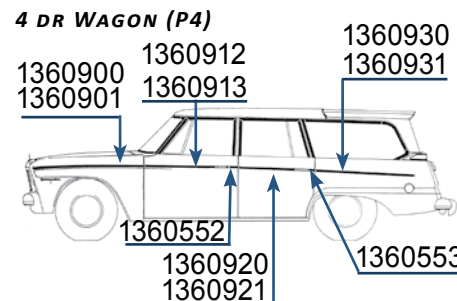

1964-65 COMMANDER

- **1360552** Either side ..... $5.00 ea.
- **1360553** Either side ..... $15.00 ea.
- **1360900** Right side ..... $45.00 ea.
- **1360901** Left side ..... $45.00 ea.
- **1360912** Right side ..... $35.00 ea.
- **1360913** Left side ..... $35.00 ea.
- **1360920** Right side ..... $35.00 ea.
- **1360921** Left side ..... $35.00 ea.
- **1360930** Right side ..... $45.00 ea.
- **1360931** Left side ..... $45.00 ea.