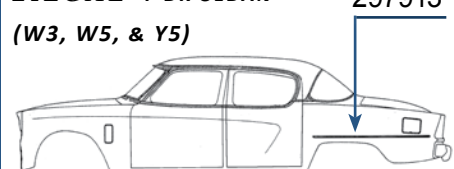

1953-54 CHAMPION & COMMANDER DELUXE AND 1953 CHAMPION & COMMANDER REGAL 4-DR SEDAN

(W3, W5, & Y5)

297912 Right side..... $90.00 ea.
297913 Left side..... $60.00 ea.