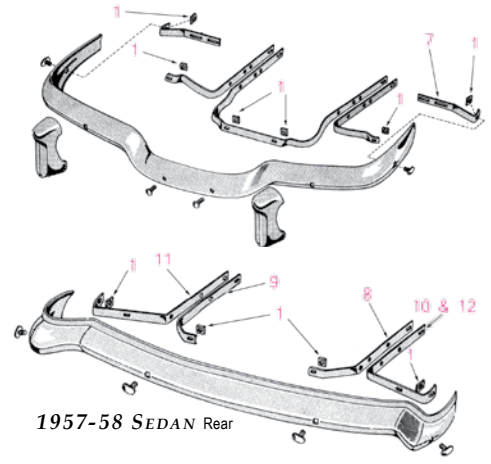

1956 SEDAN Front

1947 CHAMPION Front

1957-58 SEDAN Front

1957-58 SEDAN Rear

28. **1560677P** Rear left. 1964-66 Lark.
  .....**$37.00 ea.**
29. **1562340P** Front, left & right. 1964-66 Lark.....**$50.00 ea.**

BUMPER BRACKETS FOR TRUCK

1. **682738P** Front bumper bar brace to frame, left & right. 3E-6E 13, 14, 16, 17, 28, 38, 40. 7E-8E 13, 15, 25, 28, 35, 40, 45.
  .....**$30.00 ea.**
2. **1692059P** Front gusset, bumper to frame. 5E-6E 5, 6, 7, 10, 11, 12. 7E 5, 7, 10, 12. ....**$17.50 ea.**
3. **1692247P** Bracket, front bumper to frame, left & right.. 5E-6E 5, 6, 7, 10, 11, 12. 7E-8E 5, 7, 10, 12. ....**$14.00 ea.**
4. **1693788** Rear right. 6E-8E 5, 7, 10, 12.
  .....**$27.00 ea.**
5. **1693789** Rear left. 6E-8E 5, 7, 10, 12.
  .....**$27.00 ea.**
6. **1694440** Front gusset, bumper to frame. 8E 5, 7, 10, 12. ....**$17.50 ea.**
7. **1695368** Front right bumper to frame. 7E-8E 28, 35, 40, 45. ....**$21.00 ea.**
8. **1695369** Front left bumper to frame. 7E-8E 28, 35, 40, 45. ....**$21.00 ea.**

REAR BUMPER LICENSE PLATE GUARDS

- ***532043W** All 1953-54 models & 1956-57 station wagon.
  .....**$145.00 ea.**
- ***1547812W** 1959-61 station wagon, license & guard assembly ..**$125.00 ea.**
- ***1554304W** 1962-63 car, license guards, right. Pictured. ....**$40.00 ea.**
- ***1554305W** 1962-63 car, license guards, left Pictured.....**$40.00 ea.**
- ***1562868W** 1964-66, all models, rear license guard right. ....**$40.00 ea.**
- ***1562869W** 1964-66, all models, rear license guard left. ....**$40.00 ea.**