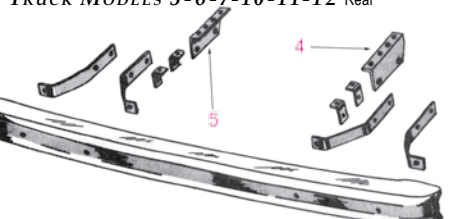

TRUCK MODELS 5-6-7-10-11-12 Rear