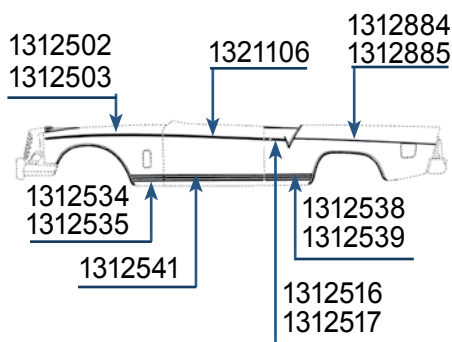

1956 GOLDEN HAWK (K7)

- 1312502 Right side ..... $110.00 ea.
- 1312503 Left side ..... $110.00 ea.
- 1312516 Right side. Call for availability & price
- 1312517 Left side... Call for availability & price
- 1312534 Right side. Call for availability & price
- 1312535 Left side... Call for availability & price
- 1312538 Right side. Call for availability & price
- 1312539 Left side... Call for availability & price
- 1312541 Either side. Call for availability & price
- 1312884 Right side. Call for availability & price
- 1312885 Left side... Call for availability & price
- 1321106 Either side ..... $95.00 ea.