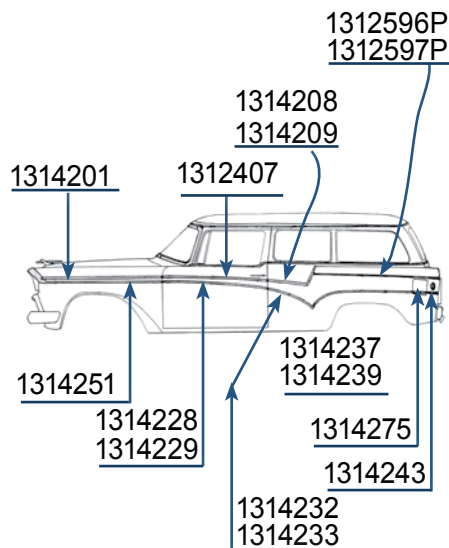

1956 PINEHURST STATION WAGON (D6)

- 1312407 Either side ..... $75.00 ea.
- 1312596P Right painted bead. .... Call for availability & price
- 1312597P Left, painted bead $110.00 ea.
- 1314201 Either side ..... $95.00 ea.
- 1314208 Right side ..... $45.00 ea.
- 1314209 Left side ..... $45.00 ea.
- 1314228 Right side ..... $60.00 ea.
- 1314229 Left side ..... $60.00 ea.
- 1314232 Right side ..... $45.00 ea.
- 1314233 Left side ..... $45.00 ea.
- 1314237 Right side. Call for availability & price
- 1314239 Left side ..... $75.00 ea.
- 1314243 Either side ..... $20.00 ea.
- 1314251 Either side ..... $75.00 ea.
- 1314275 Left side ..... $75.00 ea.