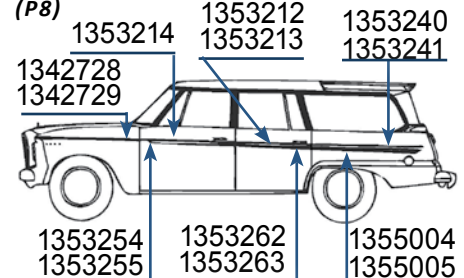

1963 DAYTONA 4-DR WAGON (P8)

- 1342728 Right side.....$75.00 ea.
- 1342729 Left side.....$75.00 ea.
- 1353212 Right side.....$45.00 ea.
- 1353213 Left side.....$60.00 ea.
- 1353214 Either side.....$45.00 ea.
- 1353240 Right side.....$45.00 ea.
- 1353241 Left side.....$45.00 ea.
- 1353254 Right side.....$45.00 ea.
- 1353255 Left side... Call for availability & price
- 1353262 Right side.....$45.00 ea.
- 1353263 Left side.....$60.00 ea.
- 1355004 Right side.....$60.00 ea.
- 1355005 Left side.....$60.00 ea.