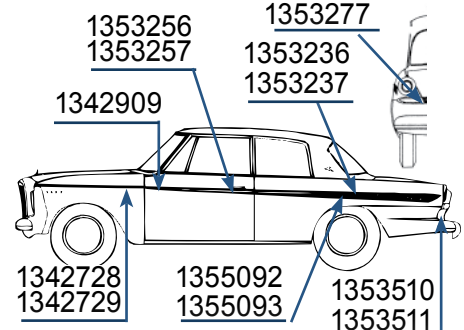

1963 DAYTONA 2 DR HARDTOP (J8) & 2 DR CONVERTIBLE (L8)

- 1342728 Right side.....$75.00 ea.
- 1342729 Left side.....$75.00 ea.
- 1342909 Either side.....$35.00 ea.
- 1353236 Right side.....$110.00 ea.
- 1353237 Left side.....$75.00 ea.
- 1353256 Right side. Call for availability & price
- 1353257 Left side.....$45.00 ea.
- 1353277 Deck lid.....$95.00 ea.
- 1353510 Right side.....$95.00 ea.
- 1353511 Left side... Call for availability & price
- 1355092 Right side. Call for availability & price
- 1355093 Left side... Call for availability & price