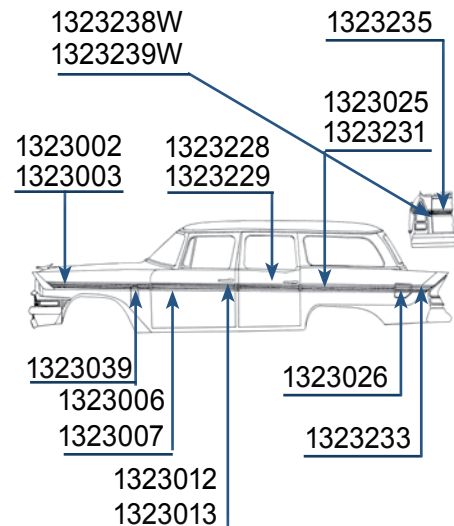

1957 PACKARD

4-DR. STATION WAGON (57L-P)

- **1323002** Right side. ....$75.00 ea.
- **1323003** Left side. ....$75.00 ea.
- **1323006** Right side. .... $95.00 ea.
- **1323007** Left side. .... $95.00 ea.
- **1323012** Right side. .... $35.00 ea.
- **1323013** Left side. .... $35.00 ea.
- **1323025** Left side. ....$100.00 ea.
- **1323026** gas filler door .....$20.00 ea.
- **1323039** Either side Call for availability & price
- **1323228** Right side. ....$75.00 ea.
- **1323229** Left side. ....$75.00 ea.
- **1323231** Right side. Call for availability & price
- **1323233** Left side... Call for availability & price
- **1323235** Either side Call for availability & price
- **1323238** Right side. Call for availability & price
- **1323239** Left side. .. Call for availability & price