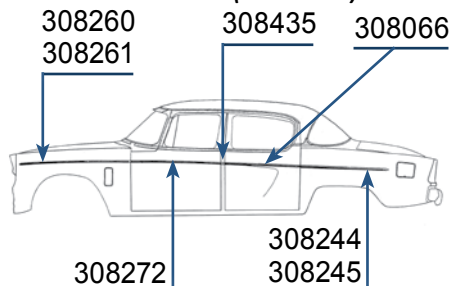

1955 CHAMPION DELUXE

4-DR SEDAN (W3 & W4)

- **308066** Either side. Call for availability & price
- **308244** Right side.. Call for availability & price
- **308245** Left side. ... Call for availability & price
- **308260** Right side. .... $75.00 ea.
- **308261** Left side. .... $110.00 ea.
- **308272** Either side. .... $50.00 ea.
- **308435** Either side. Call for availability & price