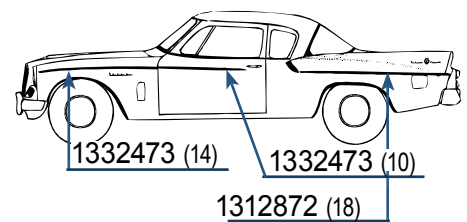

1959-60 HAWK 2-DR COUPE

1312872	(18)	.....	$2.25 ea.
1332473	(24)	.....	$2.00 ea.

Total of all parts if Purchased separately **$88.50**

801885 Special kit price..... **$80.00/kit**