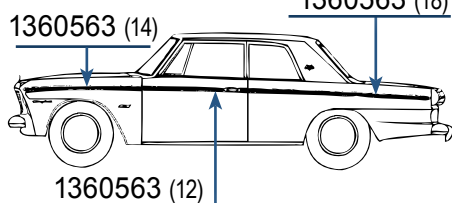

1964 - 65 DAYTONA

2-DR HARDTOP

1360563 (44) .....$2.50 ea.

Total of all parts if Purchased separately $110.00

801910

Special kit price..... $99.00/kit