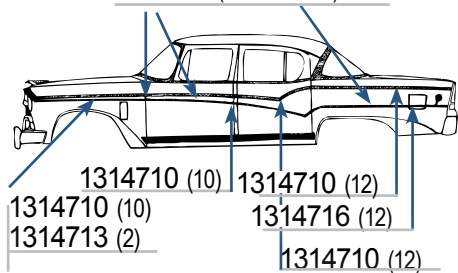

1956 PRESIDENT, OR PRESIDENT CLASSIC 4-DR SEDAN 1314716 (10 each=30)

- 1314710 (10)
- 1314713 (2)
- 1314710 (10)
- 1314710 (12)
- 1314716 (12)
- 1314710 (12)

Total of all parts if Purchased separately **$176.00**

801867
Special kit price..... **$158.00/kit**