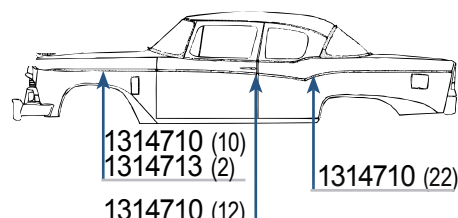

1956 CHAMPION OR COMMANDER 2-DR SEDAN