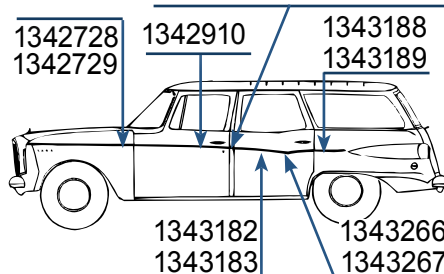

1962 LARK 4-DR WAGON (P4, P6) or 1343484

- 1342728 Right side .....$75.00 ea.
- 1342729 Left side .....$75.00 ea.
- 1342910 Either side .....$45.00 ea.
- 1342914 Right side. (Early 1962) ...$4.00 ea.
- 1342915 Left side. (Early 1962) ...$4.00 ea.
- 1343182 Right side .....$30.00 ea.
- 1343183 Left side .....$30.00 ea.
- 1343188 Right side .....$20.00 ea.
- 1343189 Left side .....$30.00 ea.
- 1343266 Right side .....$20.00 ea.
- 1343267 Left side. .... Call for availability & price.
- 1343484 Either side. (Late 1962) ...$5.00 ea.