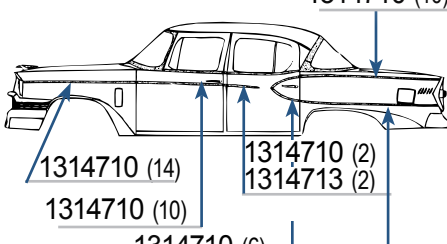

1957 PRESIDENT CLASSIC 4-DR SEDAN 1314710 (10)

- 1314710 (14)
- 1314710 (10)
- 1314710 (2)
- 1314713 (2)
- 1314710 (6)
- 1314710 (14)

Total of all parts if Purchased separately **$116.00**

801873
Special kit price..... **$104.00/kit**