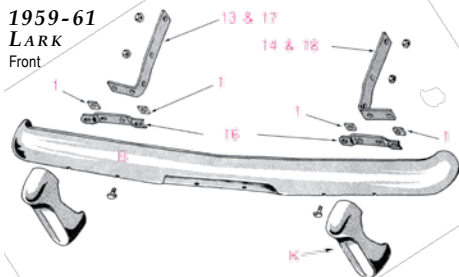

1959-61 LARK Front