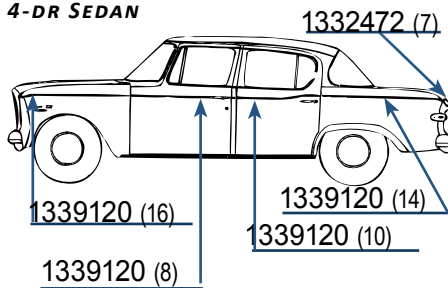

1961 LARK OR CRUISER 4-DR SEDAN

1332472 (7) .....$2.25 ea.
1339120 (48) .....$2.00 ea.

Total of all parts if
Purchased separately $111.75

801891
Special kit price..... $100.00/kit