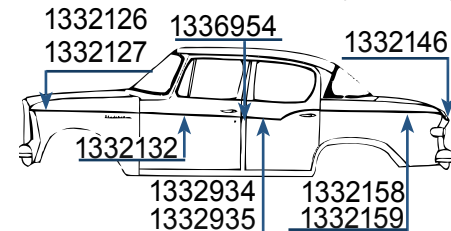

1960 LARK 4-DR SEDAN (W4 & W6)

- **1332126** Right side. ... Call for availability & price
- **1332127** Left side. .... **$75.00 ea.**
- **1332132** Either side ..... **$60.00 ea.**
- **1332146** Rear ..... **$60.00 ea.**
- **1332158** Right side. .... **$45.00 ea.**
- **1332159** Left side. .... **$45.00 ea.**
- **1332934** Right side. .... **$65.00 ea.**
- **1332935** Left side. .... **$50.00 ea.**
- **1336954** Either side ..... **$5.00 ea.**