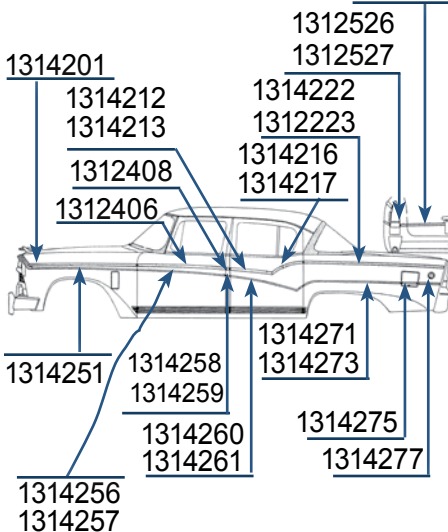

1956 PRESIDENT CLASSIC

4-DR SEDAN (Y6)

1312522
1312523

- 1312522 Right side ..... $35.00 ea.
- 1312523 Left side ..... $40.00 ea.
- 1312526 Right side ..... $35.00 ea.
- 1312527 Left side .. Call for availability & price
- 1314201 Either side ..... $95.00 ea.
- 1314212 Right side ..... $45.00 ea.
- 1314213 Left side ..... $35.00 ea.
- 1314216 Right side ..... $45.00 ea.
- 1314217 Left side ..... $35.00 ea.
- 1314222 Right side ..... $85.00 ea.
- 1314223 Left side ..... $85.00 ea.
- 1314251 Either side ..... $75.00 ea.
- 1314256 Right side ..... $45.00 ea.
- 1314257 Left side ..... $45.00 ea.
- 1314258 Right side ..... $15.00 ea.
- 1314259 Left side ... Call for availability & price
- 1314260 Right side. Call for availability & price
- 1314261 Left side ..... $75.00 ea.
- 1314271 Right side ..... $75.00 ea.
- 1314273 Left side ..... $75.00 ea.
- 1314275 Left side ..... $15.00 ea.
- 1314277 Left side ..... $15.00 ea.
- 1314485 Either side ..... $85.00 ea.
- 1314487 Either side. Call for availability & price
- 1314488 Either side ..... $20.00 ea.
- 1314492 Right side. Call for availability & price.
- 1314493 Left side .. Call for availability & price
- 1314882 Right side. Call for availability & price
- 1314883 Left side .. Call for availability & price