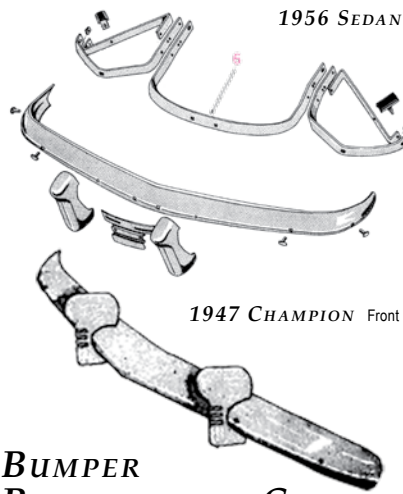

1957-58 SEDAN Rear

1947 CHAMPION Front