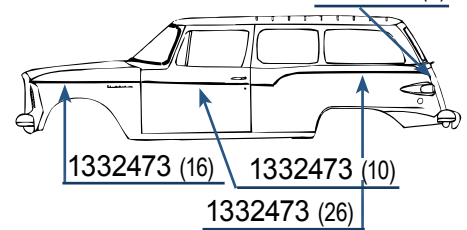

1959-60 LARK 2-DR STATION WAGON

1332472	(7)	.....	$2.25 ea.
1332473	(52)	.....	$2.00 ea.

Total of all parts if Purchased separately **$119.00**

801884 Special kit price..... **$107.00/kit**