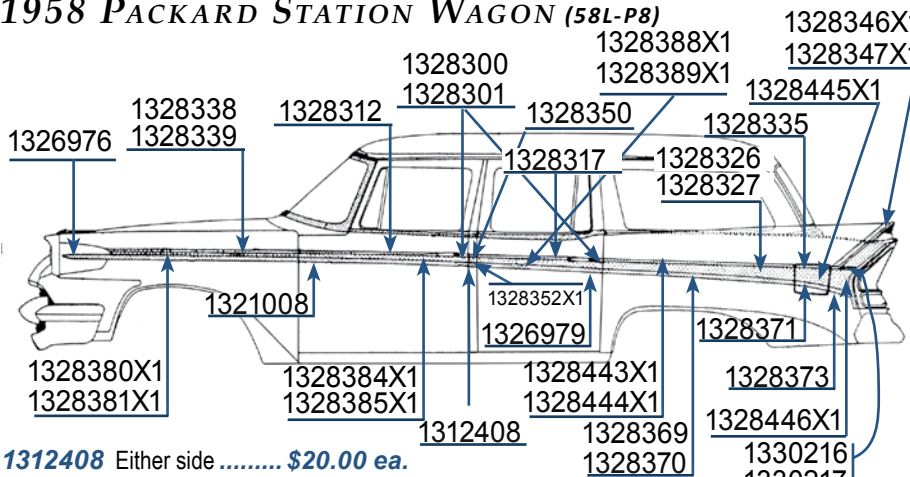

1958 PACKARD STATION WAGON (58L-P8)

- 1312408 Either side ..... $20.00 ea.
- 1321008 Either side ..... $60.00 ea.
- 1326976 Either side ..... $75.00 ea.
- 1326979 Either side Call for availability & price
- 1328300 Right side ..... $15.00 ea.
- 1328301 Left side ..... $15.00 ea.
- 1328312 Either side Call for availability & price
- 1328317 Either side Call for availability & price
- 1328326 Right side ..... $110.00 ea.
- 1328327 Left side ..... $95.00 ea.
- 1328335 above gas lid. .... $20.00 ea.
- 1328338 Right side. Call for availability & price
- 1328339 Left side ..... $75.00 ea.
- 1328346X1 Right overlay. Call for availability & price
- 1328347X1 Left overlay. Call for availability & price
- 1328350 Either side... Call for availability & price
- 1328352X1 Either side Call for availability & price
- 1328369 lower left. .... Call for availability & price
- 1328370 lower right ..... $110.00 ea.
- 1328371 Lower gas filler door $25.00 ea.
- 1328373 Left side ..... $35.00 ea.
- 1328380X1 Right side Call for availability & price
- 1328381X1 Left side... Call for availability & price
- 1328384X1 Right side. Call for availability & price
- 1328385X1 Left side... Call for availability & price
- 1328388X1 Right side. Call for availability & price
- 1328389X1 Left side... Call for availability & price
- 1328443X1 Left overlay. Call for availability & price
- 1328444X1 Left overlay. Call for availability & price
- 1328445X1 Left side.. Call for availability & price
- 1328446X1 Left side.. Call for availability & price
- 1330216 Right side. Call for availability & price
- 1330217 Left side. ... Call for availability & price