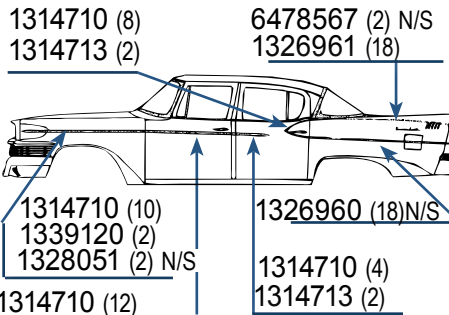

1958 PRESIDENT 4-DR SEDAN

1314710	(32)	.....	$2.00 ea.
1314713	(4)	.....	$2.00 ea.
1339120	(2)	.....	$1.25 ea.
1326961	(18)	.....	$2.00 ea.

Total of all parts if Purchased separately **$112.00**

801879 Special kit price..... **$100.00/kit**