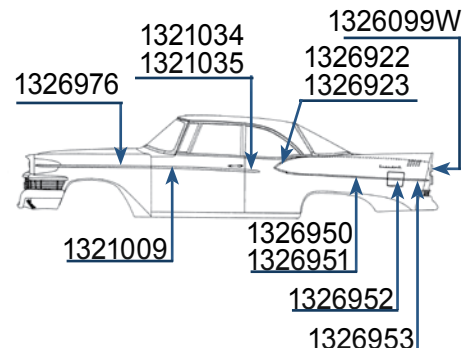

1958 PRESIDENT REGAL 2-DR. HARDTOP (58H-J6)

- 1321009 Either side .....$75.00 ea.
- 1321034 Right side. .... $35.00 ea.
- 1321035 Left side. .... $35.00 ea.
- 1326099W Either side
  ..... Call for availability & price
- 1326922 Right side. .... $85.00 ea.
- 1326923 Left side. .... $85.00 ea.
- 1326950 Right side. Call for availability & price
- 1326951 Left side. ....$75.00 ea.
- 1326952 Left side .....$25.00 ea.
- 1326953 Left side .....$25.00 ea.
- 1326976 Either side .....$75.00 ea.