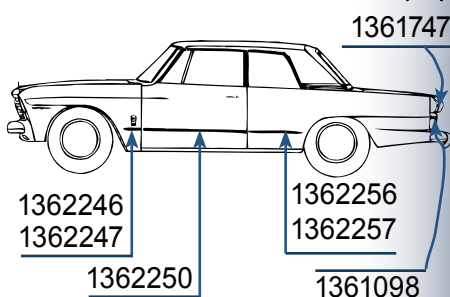

1966 DAYTONA 2-DR SEDAN (F8)

1. 1361098 Joiner ..... $5.00 ea.
   1361747 Lower, either side ..... Call for availability & price
   1362246 Right side ..... $15.00 ea.
   1362247 Left side ..... $15.00 ea.
   1362250 Either side ..... $45.00 ea.
   1362256 Right side ..... $25.00 ea.
   1362257 Left side ..... $25.00 ea.