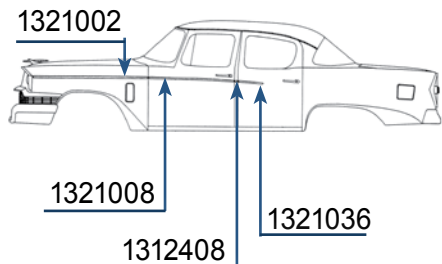

1957 CHAMPION & COMMANDER CUSTOM

4-DR. SEDAN (W2)

- 1321408 Either side ..... $20.00 ea.
- 1321002 Either side ..... $95.00 ea.
- 1321008 Either side ..... $60.00 ea.
- 1321036 Either side. .... $35.00 ea.