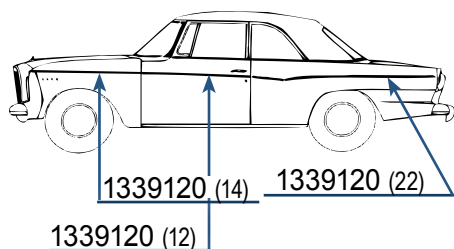

1962 LARK 2-DR CONVERTIBLE

1339120 (48) .....$2.00 ea.

Total of all parts if Purchased separately $96.00

801900 Special kit price.. $86.00/kit