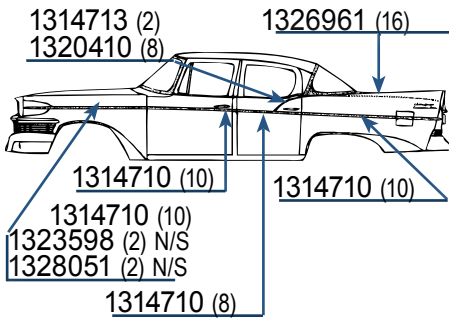

1958 CHAMPION OR COMMANDER 4-DR SEDAN

1314710	(38)	.....	$2.00 ea.
1314713	(2)	.....	$2.00 ea.
1320410	(8)	.....	$2.00 ea.
1326961	(16)	.....	$2.00 ea.

Total of all parts if Purchased separately **$128.00**

801877 Special kit price **$115.00/kit**