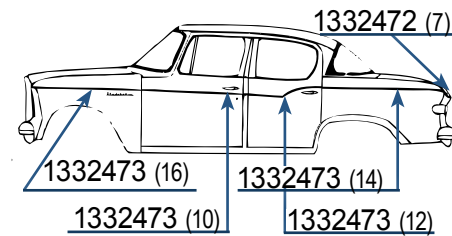

1959-60 LARK 4-DR SEDAN

1332472	(7)	.....	$2.25 ea.
1332473	(52)	.....	$2.00 ea.

Total of all parts if Purchased separately **$119.75**

801882 Special kit price..... **$107.00/kit**