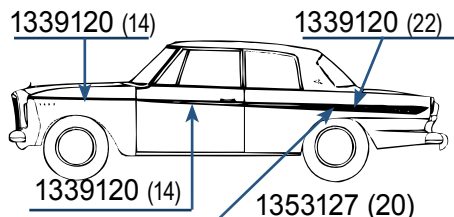

1963 DAYTONA 2-DR HARDTOP

1339120 (50).....$2.00 ea.
1353127 (20).....$1.50 ea.

Total of all parts if Purchased separately $130.00

801904
Special kit price..... $117.00/kit