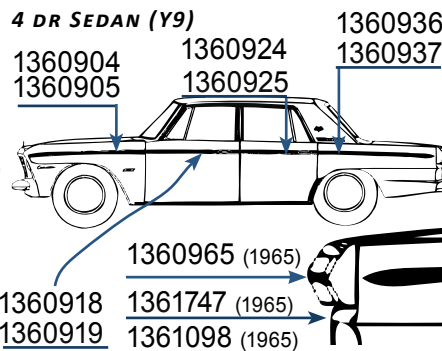

1964 -65 CRUISER

- 1358672** Trunk overlay without letters, 1964 Cruiser. (Not shown). \$150.00 ea.
- 1360904** Right side \$75.00 ea.
- 1360905** Left side \$75.00 ea.
- 1360918** Right side \$45.00 ea.
- 1360919** Left side \$45.00 ea.
- 1360924** Right side. Call for availability & price
- 1360925** Left side. .. Call for availability & price
- 1360936** Right side \$60.00 ea.
- 1360937** Left side \$60.00 ea.
- 1360965** Rear center Call for availability & price
- 1361098** Joiner \$5.00 ea.
- 1361747** Rear Call for availability & price.