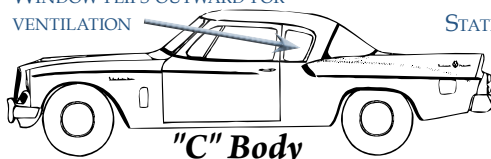

From Arnold, California,
Bob & Carrie Zetterberg's
1949 Starlight Coupe

LONG OR SHORT WHEELBASE 4-DOOR SEDAN

"W" Body

Short Wheelbase 4-dr. Sedan (SWB)

"Y" Body

Long Wheelbase 4-dr. Sedan (LWB)

THE EASIEST WAY TO TELL WHETHER IT'S A LONG (LWB) OR A SHORT (SWB) MODEL IS THAT THE REAR DOOR ON LONG WHEELBASE SEDANS CONTAINS THEIR OWN VENT WINDOW. THIS VENT WINDOW OPENS ON ALL BUT A FEW MODELS. FROM 1947-54 ALL LONG WHEELBASE SEDANS ARE LAND CRUISER MODELS. ALL OTHER 4-DOOR MODELS DURING THESE YEARS ARE SHORT WHEELBASE SEDANS AND ARE CHAMPION OR COMMANDER MODELS. 1955 LONG WHEELBASE SEDANS ARE CALLED PRESIDENT STATE SEDANS. SHORT WHEELBASE 1955 SEDANS ARE DESIGNATED AS CHAMPION, COMMANDER OR PRESIDENT MODELS. 1956-57 LONG WHEELBASE SEDANS ARE CALLED PRESIDENT CLASSIC MODELS AND ALL 1958 PRESIDENTS ARE LONG WHEELBASE SEDANS. 1959-60 LARK SEDANS ARE ALL SHORT WHEELBASE EXCEPT FOR SOME TAXIS WHICH WERE LONG WHEELBASE. 1961 CRUISER MODELS USED THE LONG WHEELBASE AND ALL OTHER 1961 LARKS WERE SHORT WHEELBASE. 1962 LARKS WERE ALL LONG WHEELBASE EVEN THOUGH SOME MODELS DID NOT HAVE THE REAR VENT WINDOW. 1963-66 LARKS WERE ALL LONG WHEELBASE.

B-PILLAR

"F" Body

2-DOOR SEDAN

THESE HAVE A POST (B-PILLAR) SEPARATING THE DOOR GLASS FROM THE REAR QUARTER WINDOW GLASS AND WERE AVAILABLE FOR ALL YEARS.

WINDOW FLIPS OUTWARD FOR VENTILATION

"C" Body

STATIONARY