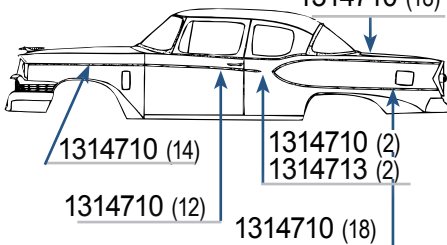

1957 PRESIDENT 2-DR SEDAN 1314710 (18)

- 1314710 (14)
- 1314710 (12)
- 1314710 (2)
- 1314713 (2)
- 1314710 (18)

Total of all parts if Purchased separately **$128.00**

801872
Special kit price..... **$115.00/kit**