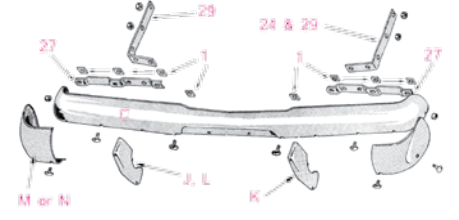

1964-66 LARK Front