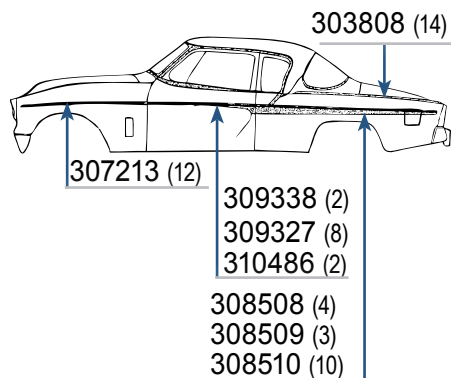

1955 CHAMPION, COMMANDER OR PRESIDENT 2-DR COUPE