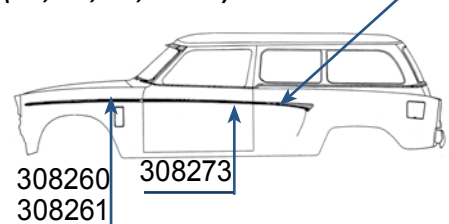

1955 CONESTOGA STATION WAGON (D5, D6, D9, & D10)

- **308260** Right side. .... $75.00 ea.
- **308261** Left side. .... $110.00 ea.
- **308273** Either side. .... $60.00 ea.
- **308298** Right side. Call for availability & price
- **308299** Left side. .... $50.00 ea.