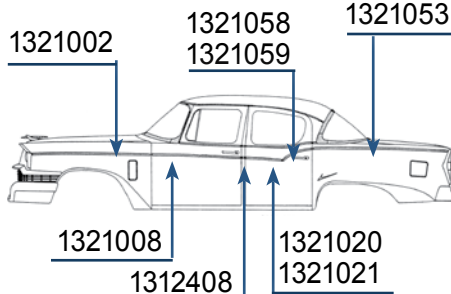

1957 CHAMPION & COMMANDER DELUXE

4-DR. SEDAN (W4)

- 1321408 Either side ..... $20.00 ea.
- 1321002 Either side ..... $95.00 ea.
- 1321008 Either side ..... $60.00 ea.
- 1321020 Right side. .... $35.00 ea.
- 1321021 Left side. .... $35.00 ea.
- 1321052 Right side. .... $75.00 ea.
- 1321053 Left side. .... $75.00 ea.
- 1321058 Right side. .... $35.00 ea.
- 1321059 Left side. .... $35.00 ea.