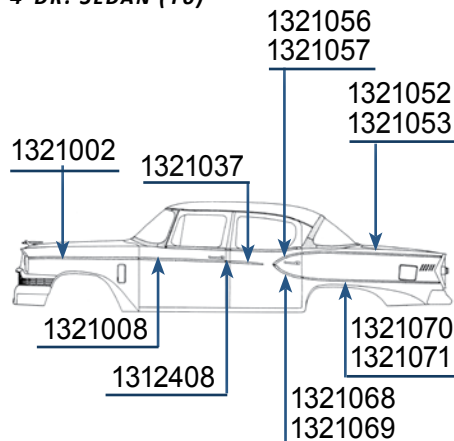

1957 PRESIDENT

4-DR. SEDAN (Y6)

- 1321408 Either side ..... $20.00 ea.
- 1321002 Either side ..... $95.00 ea.
- 1321008 Either side ..... $60.00 ea.
- 1321037 Either side ..... $35.00 ea.
- 1321052 Right side. .... $75.00 ea.
- 1321053 Left side. .... $75.00 ea.
- 1321056 Right side. .... $35.00 ea.
- 1321057 Left side. .... $35.00 ea.
- 1321068 Right side. .... $35.00 ea.
- 1321069 Left side. .... $35.00 ea.
- 1321070 Right side. Call for availability & price
- 1321071 Left side. .... $75.00 ea.