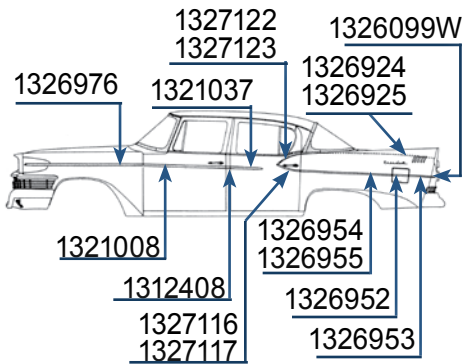

1958 PRESIDENT CLASSIC 4-DR. SEDAN (Y6)

- 1312408 Either side .....$20.00 ea.
- 1321008 Either side ..... $60.00 ea.
- 1321037 Either side ..... $35.00 ea.
- 1326099W Either side
  ..... Call for availability & price
- 1326924 Right side. .... $60.00 ea.
- 1326925 Left side. .... $80.00 ea.
- 1326952 Left side. ....$25.00 ea.
- 1326953 Left side. ....$25.00 ea.
- 1326954 Right side. .... $95.00 ea.
- 1326976 Either side .....$75.00 ea.
- 1326990 Right side. .... $85.00 ea.
- 1327116 Right side. .... $8.00 ea.
- 1327117 Left side. .... $8.00 ea.
- 1327122 Right side. .... $35.00 ea.
- 1327123 Left side. ....$20.00 ea.