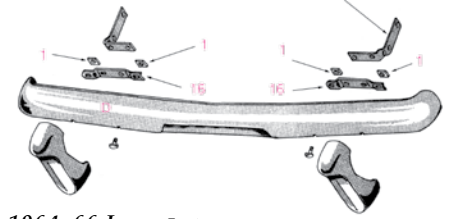

1959-61 LARK Rear