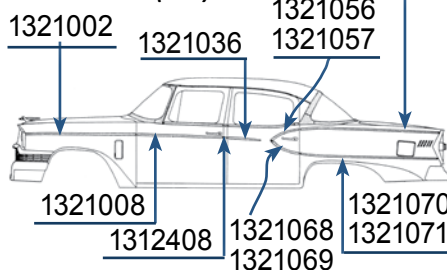

1957 PRESIDENT

4-DR. SEDAN (W6)

- 1321408 Either side ..... $20.00 ea.
- 1321002 Either side ..... $95.00 ea.
- 1321008 Either side ..... $60.00 ea.
- 1321034 Right side. .... $35.00 ea.
- 1321035 Left side. .... $35.00 ea.
- 1321036 Either side ..... $35.00 ea.
- 1321052 Right side. .... $75.00 ea.
- 1321053 Left side. .... $75.00 ea.
- 1321056 Right side. .... $35.00 ea.
- 1321057 Left side. .... $35.00 ea.
- 1321068 Right side. .... $35.00 ea.
- 1321069 Left side. .... $35.00 ea.
- 1321070 Right side. Call for availability & price
- 1321071 Left side. .... $75.00 ea.