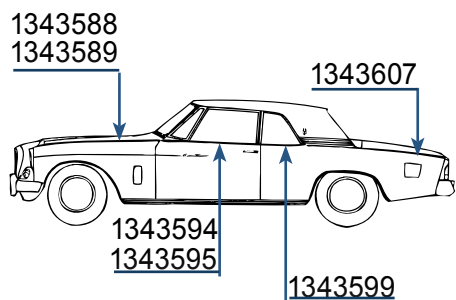

EARLY 1962 GT HAWK (K6)

- 1343588 Right side. .... Call for availability & price
- 1343589 Left side. .... Call for availability & price
- 1343594 Right side .....$60.00 ea.
- 1343595 Left side .....$90.00 ea.
- 1343599 Either side .....$40.00 ea.
- 1343607 Either side. ... Call for availability & price