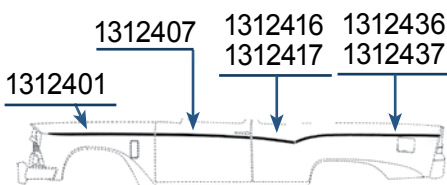

1956 CHAMPION, COMMANDER, DELUXE

2-DR SEDAN (F4)

- 1312401 Either side. .... $95.00 ea.
- 1312407 Either side. .... $75.00 ea.
- 1312416 Right side. .... $35.00 ea.
- 1312417 Left side. .... $35.00 ea.
- 1312436 Right side. .... $60.00 ea.
- 1312437 Left side. .... $60.00 ea.