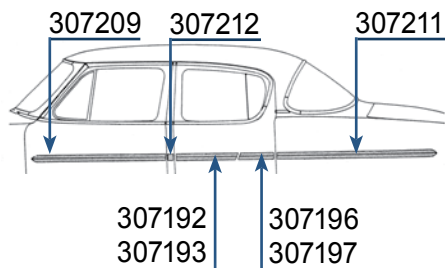

1954 LAND CRUISER

4-DR SEDAN (Y5)

- **307192** Right side.. Call for availability & price
- **307193** Left side. .... Call for availability & price
- **307196** Right side.. Call for availability & price
- **307197** Left side. .... $25.00 ea.
- **307209** Either side. .... $50.00 ea.
- **307211** Either side. .... $60.00 ea.
- **307212** Either side. Call for availability & price