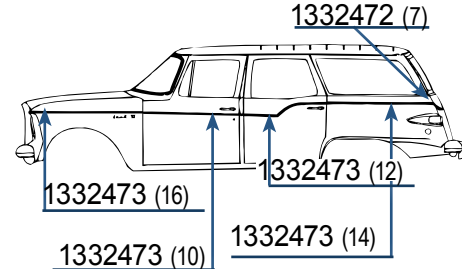

1959-60 HAWK 2-DR COUPE

1312872	(18)	\$2.25 ea.
1332473	(24)	\$2.00 ea.

Total of all parts if Purchased separately **\$88.50**

801885 Special kit price..... **\$80.00/kit**

1960 LARK 4-DR STATION WAGON

1332472	(7)	\$2.25 ea.
1332473	(52)	\$2.00 ea.