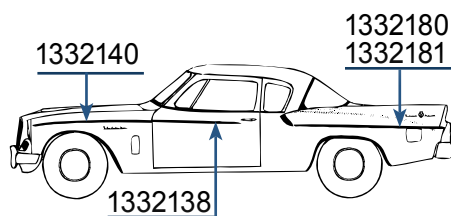

1959 - 60 HAWK (C6)

- **1332138** Either side ..... **$110.00 ea.**
- **1332140** Either side ..... **$110.00 ea.**
- **1332180** Right side. ... Call for availability & price
- **1332181** Left side. .... Call for availability & price