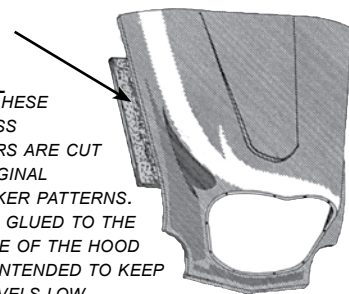

HOOD INSULATORS

NOTE: THESE FIBERGLASS INSULATORS ARE CUT FROM ORIGINAL STUDEBAKER PATTERNS. THEY ARE GLUED TO THE UNDERSIDE OF THE HOOD AND ARE INTENDED TO KEEP NOISE LEVELS LOW.

800201 Early 1963 Avanti short style. .... **$22.50 ea.**

800202 Full insulator. Late 1963 & Early Avanti II. .... **$28.00 ea.**

800260 1953-64 C & K car including Hawk. .... **$25.00 ea.**

800261 1953-63 car, all models except C & K. .... **$25.00 ea.**

800262 1964-66 Lark. .... **$22.00 ea.**

800209 For a larger than original insulator we offer the same original type material 47" x 54". Easily cut to fit the maximum amount of space under your hood. .... **$38.00 ea.**

1331828-9 1959-60 Lark. Truck: 1960-64 Champ. NOS. .... **$45.00 pr.**

1350775 Short style, 1963 Avanti. NOS. .... **$60.00 ea.**

1358675 1964-66 Lark. NOS. .... **$60.00 ea.**