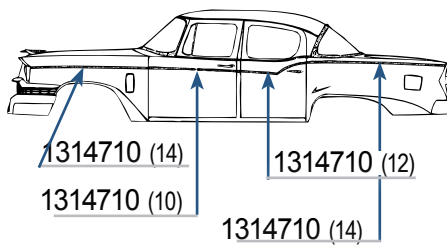

1957 CHAMPION OR COMMANDER 4-DR SEDAN

1. 1314710 (14)
   - 1314710 (10)
   - 1314710 (12)
   - 1314710 (14)
   - 1314710 (50) ..... **$2.00 ea.**
2. Total of all parts if Purchased separately **$100.00**

801871
Special kit price..... **$90.00/kit**