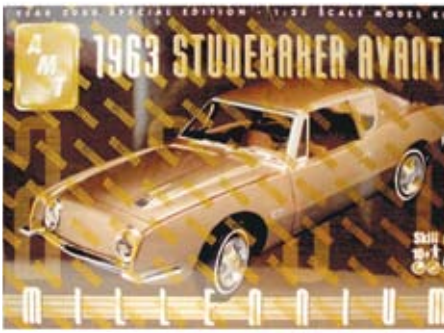

AVANTI MODEL

800309 AMT 1/25 scale model kit of a 1963-64 Avanti with over 120 parts. .... **$15.00 ea.**