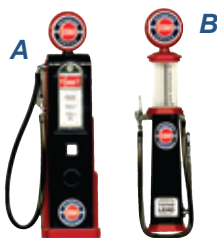

VINTAGE GAS PUMPS

Studebaker gas pump.
5" tall. Metal. Gift
boxed.

(A) **801799**
$5.95 ea.

(B) **801800**
$5.95 ea.