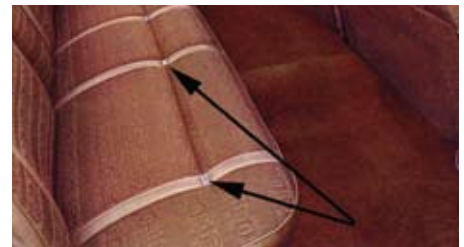

SEAT ORNAMENT

1. **801785** Seat Ornament. 1966 Daytona & Cruiser. **$12.50 ea.**

SEAT SPRING

New!

1. **298824P** Spring, seat pullback. 1953 - 66 all models. **$10.90 ea.**