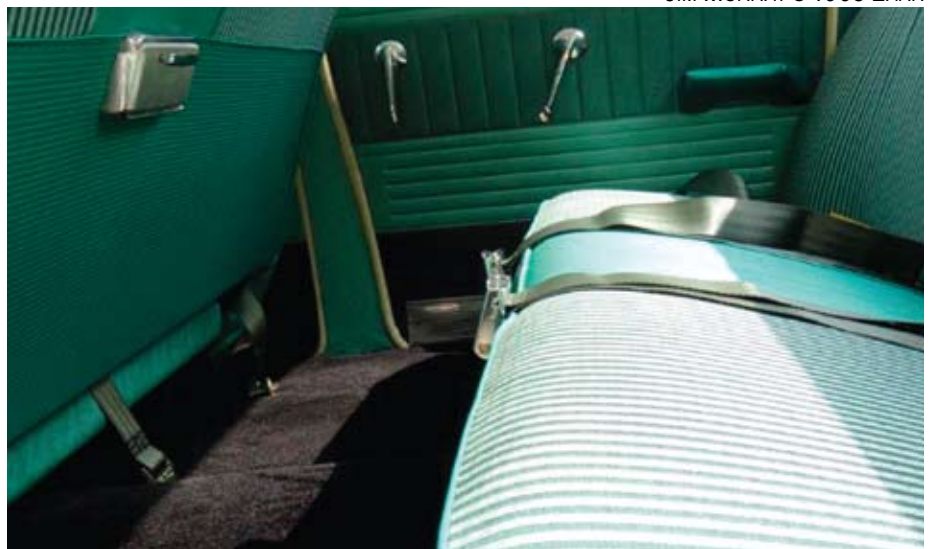

EXTRA CARPET YARDAGE

801215R If you need extra carpet yardage for firewall, kick pads, door panels rear shelf, trunk, etc. Comes in 40" width. Please specify color when ordering. .... **$32.50 yd.**

JIM MURRAY'S 1963 LARK